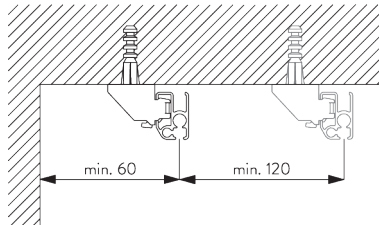

(kg max.)

B. PROFILE

Profile and bending information

SG 1082

Profile

Radius:
✓ 10 cm, 20 cm, >30 cm

**C. HOW TO
MEASURE**

- A: System width
- B: System height
- C: Distance between floor and fabric
- D: Cord height
- E: Safety Retainer SG 10731 min. 150 cm above floor

FITTING

**A. FITTING
INFORMATION**

For detailed fitting information, visit the Silent Gliss website.

Fixing points

B. CEILING FITTING

Bracket SG 3603

SG 3603
Bracket

C. WALL FITTING

Smart Fix

Smart Fix SG 11200 - SG 11205 and bracket SG 3603:
Screw SG 10492 (M4x8) needed.

Square Smart Fix SG 11210 - SG 11215 and bracket SG 3603:
Screw SG 10492 (M4x8) needed.

Universal Smart Fix SG 11154 - SG 11156 and bracket SG 3603:
Screw SG 10277 (M4x12) needed.