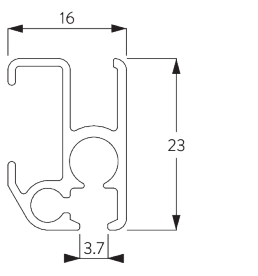

Features:

- Bendable

SYSTEM SPECIFICATIONS

A. SYSTEM DIMENSIONS

6 m

15 kg

Max. curtain weight

	2 m	4 m	6 m
	15	14	13
	15	14	13
	10	7	5
	10	7	5
	5	4	3
	5	4	3
	4	3	-
	4	3	-

(kg max.)

B. PROFILE

Profile and bending information

SG 1082

Profile

Radius:
✓ 10 cm, 20 cm, >30 cm

**C. HOW TO
MEASURE**

- A: System width
- B: System height
- C: Distance between floor and fabric
- D: Cord height
- E: Safety Retainer SG 10731 min. 150 cm above floor