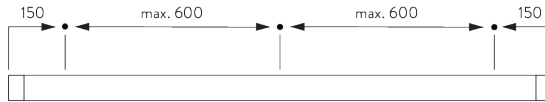

Fixing points