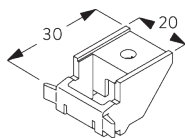

SG 3603
Bracket

SG 10277
Pan head screw M4x12

SG 10492
Pan head screw M4x8