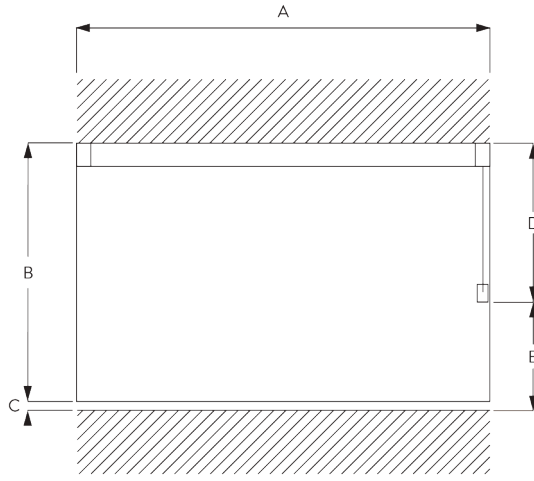

Features:

- Bendable

SYSTEM SPECIFICATIONS

A. SYSTEM DIMENSIONS

6 m

15 kg

Max. curtain weight

	2 m	4 m	6 m
	15	14	13
	15	14	13
	10	7	5
	10	7	5
	5	4	3
	5	4	3
	4	3	-
	4	3	-

(kg max.)

B. PROFILE

Profile and bending information

SG 1082

Profile

Radius:
✓ 10 cm, 20 cm, >30 cm

**C. HOW TO
MEASURE**

- A: System width
- B: System height
- C: Distance between floor and fabric
- D: Cord height
- E: Safety Retainer SG 10731 min. 150 cm above floor