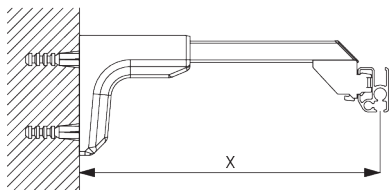

(kg max.)

B. PROFILE

Profile and bending information

SG 1082

Profile

Radius:
✓ 10 cm, 20 cm, >30 cm

**C. HOW TO
MEASURE**

- A: System width
- B: System height
- C: Distance between floor and fabric
- D: Cord height
- E: Safety Retainer SG 10731 min. 150 cm above floor

FITTING

**A. FITTING
INFORMATION**

For detailed fitting information, visit the Silent Gliss website.

Fixing points

B. CEILING FITTING

Bracket SG 3603

SG 3603
Bracket

C. WALL FITTING

Smart Fix

Smart Fix SG 11200 - SG 11205 and bracket SG 3603:
Screw SG 10492 (M4x8) needed.

Square Smart Fix SG 11210 - SG 11215 and bracket SG 3603:
Screw SG 10492 (M4x8) needed.

Universal Smart Fix SG 11154 - SG 11156 and bracket SG 3603:
Screw SG 10277 (M4x12) needed.