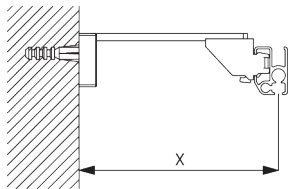

Square Smart Fix SG 11210 - SG 11215 and bracket SG 3603:
Screw SG 10492 (M4x8) needed.