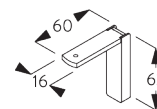

Smart Fix

Smart Fix SG 11200 - SG 11205 and bracket SG 3603:
Screw SG 10492 (M4x8) needed.

Square Smart Fix SG 11210 - SG 11215 and bracket SG 3603:
Screw SG 10492 (M4x8) needed.

Universal Smart Fix SG 11154 - SG 11156 and bracket SG 3603:
Screw SG 10277 (M4x12) needed.

Smart Fix	X mm
SG 11200 / SG 11210	76
SG 11201 / SG 11211	96
SG 11202 / SG 11212	116
SG 11203 / SG 11213	136
SG 11204 / SG 11214	166
SG 11205 / SG 11215	216
SG 11154	127-155
SG 11155	157-185
SG 11156	207-235

SG 3603
Bracket

SG 10277
Pan head screw M4x12

SG 10492
Pan head screw M4x8

SG 11200
Smart Fix 60 mm

SG 11201
Smart Fix 80 mm

SG 11202
Smart Fix 100 mm

SG 11203
Smart Fix 120 mm

SG 11204
Smart Fix 150 mm