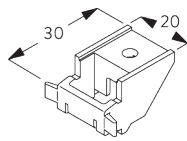

(kg max.)

B. PROFILE

Profile and bending information

SG 1082

Profile

Radius:
✓ 10 cm, 20 cm, >30 cm

**C. HOW TO
MEASURE**

- A: System width
- B: System height
- C: Distance between floor and fabric
- D: Cord height
- E: Safety Retainer SG 10731 min. 150 cm above floor

FITTING

**A. FITTING
INFORMATION**

For detailed fitting information, visit the Silent Gliss website.

Fixing points

B. CEILING FITTING

Bracket SG 3603

SG 3603
Bracket

C. WALL FITTING

Smart Fix

Smart Fix SG 11200 - SG 11205 and bracket SG 3603:
Screw SG 10492 (M4x8) needed.

Square Smart Fix SG 11210 - SG 11215 and bracket SG 3603:
Screw SG 10492 (M4x8) needed.

Universal Smart Fix SG 11154 - SG 11156 and bracket SG 3603:
Screw SG 10277 (M4x12) needed.