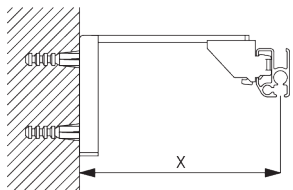

(kg max.)

B. PROFILE

Profile and bending information

SG 1082

Profile

Radius:
✓ 10 cm, 20 cm, >30 cm

**C. HOW TO
MEASURE**

- A: System width
- B: System height
- C: Distance between floor and fabric
- D: Cord height
- E: Safety Retainer SG 10731 min. 150 cm above floor

FITTING

**A. FITTING
INFORMATION**

For detailed fitting information, visit the Silent Gliss website.

Fixing points

B. CEILING FITTING

Bracket SG 3603

SG 3603
Bracket

C. WALL FITTING

Smart Fix

Smart Fix SG 11200 - SG 11205 and bracket SG 3603:
Screw SG 10492 (M4x8) needed.

Square Smart Fix SG 11210 - SG 11215 and bracket SG 3603:
Screw SG 10492 (M4x8) needed.

Universal Smart Fix SG 11154 - SG 11156 and bracket SG 3603:
Screw SG 10277 (M4x12) needed.