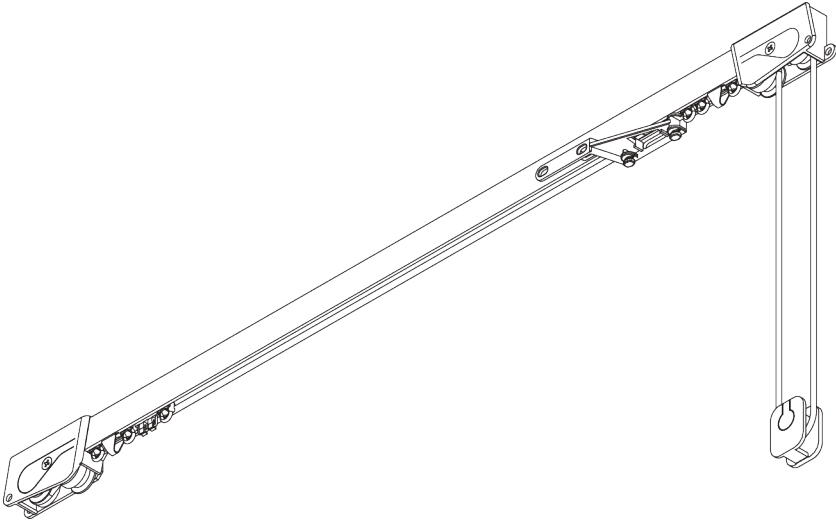

SG 3000

PRODUCT INFORMATION

- **Operation:** cord
- **Range:** S - M
- **Fitting:** ceiling, wall
- **Colours:** white RAL 9016 or anodised aluminum, special colours possible
- **Fabrics:** refer to Silent Gliss fabric collection

Features:

- Bendable

SYSTEM SPECIFICATIONS

A. SYSTEM DIMENSIONS

6 m

15 kg

Max. curtain weight

	2 m	4 m	6 m
	15	14	13
	15	14	13
	10	7	5
	10	7	5
	5	4	3
	5	4	3
	4	3	-
	4	3	-

(kg max.)

B. PROFILE

Profile and bending information

SG 1082

Profile

Radius:
✓ 10 cm, 20 cm, >30 cm

**C. HOW TO
MEASURE**

- A: System width
- B: System height
- C: Distance between floor and fabric
- D: Cord height
- E: Safety Retainer SG 10731 min. 150 cm above floor