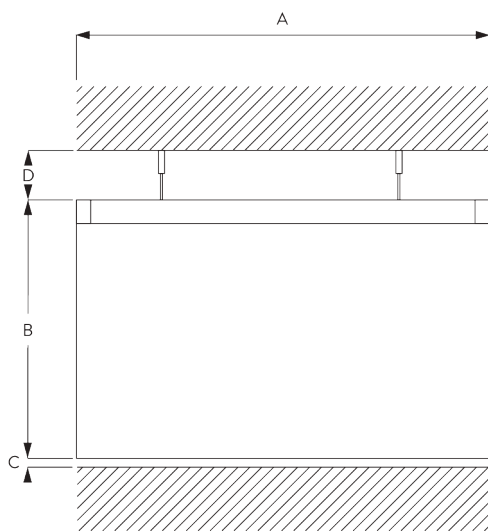

SG 1003

PRODUCT INFORMATION

- **Operation:** hand
- **Range:** S
- **Fitting:** suspended, wall, ceiling
- **Colours:** white RAL 9016 or anodised aluminum, special colours possible
- **Fabrics:** refer to Silent Gliss fabric collection

Features:

- Bendable
- Suspended

SYSTEM SPECIFICATIONS

A. PROFILE

Profile and bending information

SG 1003p

Profile

Radius:
✓ 15 cm, 20 cm, >25 cm

B. HOW TO MEASURE

A: System width

B: System height

C: Distance between floor and fabric

D: Distance between ceiling and system

FITTING

A. FITTING INFORMATION

Fixing points