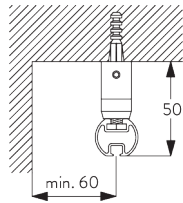

For detailed fitting information, visit the [Silent Gliss website](#).

Dust cover

B. CEILING FITTING

Hanger SG 6190 / SG 6196

Or variant with SG 6196 double hanger.

SG 3042
Wall bracket

SG 6190
Hanger

SG 6196
Double hanger

Mini hanger SG 6175

SG 6175
Mini hanger

Bracket SG 6124

SG 6124
Bracket

C. WALL FITTING

Smart Fix

Smart Fix with slot SG 11206 - SG 11208:
Screw SG 10492 (M4x8) needed.

Square Smart Fix with slot SG 11216 - SG 11218:
Screw SG 10492 (M4x8) needed.