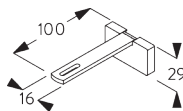

SG 6117
Slot nut

SG 10492
Pan head screw M4x8

SG 11131
Pan head screw with flange
M4x6

SG 11206
Smart Fix with slot 60 mm

SG 11207
Smart Fix with slot 80 mm

SG 11208
Smart Fix with slot 100 mm

SG 11216
Square Smart Fix with slot 60
mm

SG 11217
Square Smart Fix with slot 80
mm

SG 11218
Square Smart Fix with slot
100 mm

SG 11154
Universal Smart Fix 120 mm

SG 11155
Universal Smart Fix 150 mm

SG 11156
Universal Smart Fix 200 mm

PARTS

A. STANDARD PARTS