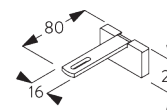

Universal Smart Fix SG 11154 - SG 11156:
Screw SG 11131 (M4x6) needed.

Smart Fix	X mm
SG 11206 / SG 11216	33-51
SG 11207 / SG 11217	53-71
SG 11208 / SG 11218	73-91
SG 11154	102-130
SG 11155	132-160
SG 11156	182-210

SG 6117
Slot nut

SG 10492
Pan head screw M4x8

SG 11131
Pan head screw with flange
M4x6

SG 11206
Smart Fix with slot 60 mm

SG 11207
Smart Fix with slot 80 mm

SG 11208
Smart Fix with slot 100 mm

SG 11216
Square Smart Fix with slot 60
mm

SG 11217
Square Smart Fix with slot 80
mm

SG 11218
Square Smart Fix with slot
100 mm

SG 11154
Universal Smart Fix 120 mm

SG 11155
Universal Smart Fix 150 mm

SG 11156
Universal Smart Fix 200 mm

PARTS

A. STANDARD PARTS