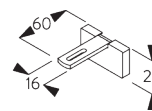

Universal Smart Fix SG 11154 - SG 11156:
Screw SG 11131 (M4x6) needed.

Smart Fix	X mm
SG 11206 / SG 11216	33-51
SG 11207 / SG 11217	53-71
SG 11208 / SG 11218	73-91
SG 11154	102-130
SG 11155	132-160
SG 11156	182-210

SG 6117
Slot nut

SG 10492
Pan head screw M4x8

SG 11131
Pan head screw with flange
M4x6

SG 11206
Smart Fix with slot 60 mm

SG 11207
Smart Fix with slot 80 mm

SG 11208
Smart Fix with slot 100 mm

SG 11216
Square Smart Fix with slot 60
mm

SG 11217
Square Smart Fix with slot 80
mm

SG 11218
Square Smart Fix with slot
100 mm

SG 11154
Universal Smart Fix 120 mm

SG 11155
Universal Smart Fix 150 mm

SG 11156
Universal Smart Fix 200 mm

PARTS

A. STANDARD PARTS