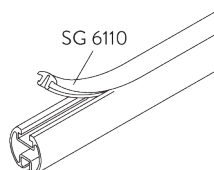

SYSTEM SPECIFICATIONS

A. PROFILE

Profile and bending information

SG 1003p

Profile

Radius:
✓ 15 cm, 20 cm, >25 cm

B. HOW TO MEASURE

A: System width

B: System height

C: Distance between floor and fabric

D: Distance between ceiling and system

FITTING

A. FITTING INFORMATION

Fixing points

For detailed fitting information, visit the [Silent Gliss website](#).

Dust cover