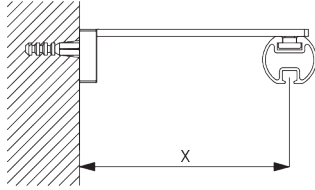

Mini hanger SG 6175

SG 6175
Mini hanger

Bracket SG 6124

SG 6124
Bracket

C. WALL FITTING

Smart Fix

Smart Fix with slot SG 11206 - SG 11208:
Screw SG 10492 (M4x8) needed.

Square Smart Fix with slot SG 11216 - SG 11218:
Screw SG 10492 (M4x8) needed.