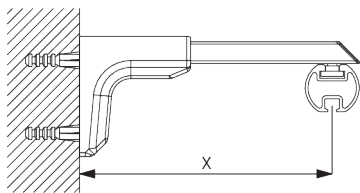

Mini hanger SG 6175

SG 6175
Mini hanger

Bracket SG 6124

SG 6124
Bracket

C. WALL FITTING

Smart Fix

Smart Fix with slot SG 11206 - SG 11208:
Screw SG 10492 (M4x8) needed.

Square Smart Fix with slot SG 11216 - SG 11218:
Screw SG 10492 (M4x8) needed.