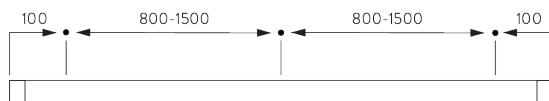

Features:

- Bendable
- Suspended

SYSTEM SPECIFICATIONS

A. PROFILE

Profile and bending information

SG 1003p

Profile

Radius:
✓ 15 cm, 20 cm, >25 cm

B. HOW TO MEASURE

A: System width

B: System height

C: Distance between floor and fabric

D: Distance between ceiling and system

FITTING

A. FITTING INFORMATION

Fixing points