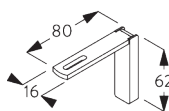

SG 6117
Slot nut

SG 10492
Pan head screw M4x8

SG 11131
Pan head screw with flange
M4x6

SG 11206
Smart Fix with slot 60 mm

SG 11207
Smart Fix with slot 80 mm

SG 11208
Smart Fix with slot 100 mm

SG 11216
Square Smart Fix with slot 60
mm

SG 11217
Square Smart Fix with slot 80
mm

SG 11218
Square Smart Fix with slot
100 mm

SG 11154
Universal Smart Fix 120 mm

SG 11155
Universal Smart Fix 150 mm

SG 11156
Universal Smart Fix 200 mm

PARTS

A. STANDARD PARTS