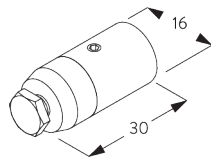

For detailed fitting information, visit the [Silent Gliss website](#).

Dust cover

B. CEILING FITTING

Hanger SG 6190 / SG 6196

Or variant with SG 6196 double hanger.

SG 3042
Wall bracket

SG 6190
Hanger

SG 6196
Double hanger

Mini hanger SG 6175

SG 6175
Mini hanger

Bracket SG 6124

SG 6124
Bracket

C. WALL FITTING

Smart Fix

Smart Fix with slot SG 11206 - SG 11208:
Screw SG 10492 (M4x8) needed.

Square Smart Fix with slot SG 11216 - SG 11218:
Screw SG 10492 (M4x8) needed.