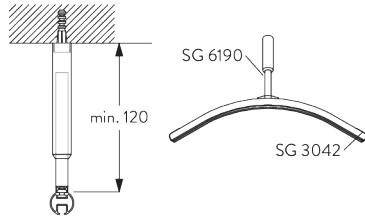

B. CEILING FITTING

Hanger SG 6190 / SG 6196