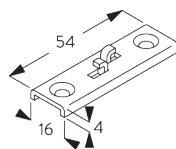

Mini hanger SG 6175

SG 6175
Mini hanger

Bracket SG 6124

SG 6124
Bracket

C. WALL FITTING

Smart Fix

Smart Fix with slot SG 11206 - SG 11208:
Screw SG 10492 (M4x8) needed.

Square Smart Fix with slot SG 11216 - SG 11218:
Screw SG 10492 (M4x8) needed.