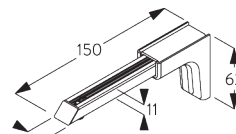

SG 6117
Slot nut

SG 10492
Pan head screw M4x8

SG 11131
Pan head screw with flange
M4x6

SG 11206
Smart Fix with slot 60 mm

SG 11207
Smart Fix with slot 80 mm

SG 11208
Smart Fix with slot 100 mm

SG 11216
Square Smart Fix with slot 60
mm

SG 11217
Square Smart Fix with slot 80
mm

SG 11218
Square Smart Fix with slot
100 mm

SG 11154
Universal Smart Fix 120 mm

SG 11155
Universal Smart Fix 150 mm

SG 11156
Universal Smart Fix 200 mm

PARTS

A. STANDARD PARTS