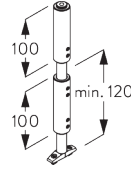

For detailed fitting information, visit the [Silent Gliss website](#).

Dust cover

B. CEILING FITTING

Hanger SG 6190 / SG 6196

Or variant with SG 6196 double hanger.

SG 3042
Wall bracket

SG 6190
Hanger

SG 6196
Double hanger

Mini hanger SG 6175

SG 6175
Mini hanger

Bracket SG 6124

SG 6124
Bracket

C. WALL FITTING

Smart Fix

Smart Fix with slot SG 11206 - SG 11208:
Screw SG 10492 (M4x8) needed.

Square Smart Fix with slot SG 11216 - SG 11218:
Screw SG 10492 (M4x8) needed.