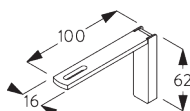

SG 6117
Slot nut

SG 10492
Pan head screw M4x8

SG 11131
Pan head screw with flange
M4x6

SG 11206
Smart Fix with slot 60 mm

SG 11207
Smart Fix with slot 80 mm

SG 11208
Smart Fix with slot 100 mm

SG 11216
Square Smart Fix with slot 60
mm

SG 11217
Square Smart Fix with slot 80
mm

SG 11218
Square Smart Fix with slot
100 mm

SG 11154
Universal Smart Fix 120 mm

SG 11155
Universal Smart Fix 150 mm

SG 11156
Universal Smart Fix 200 mm

PARTS

A. STANDARD PARTS