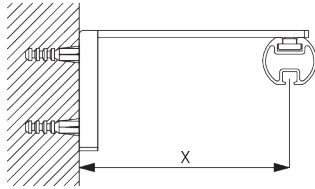

Mini hanger SG 6175

SG 6175
Mini hanger

Bracket SG 6124

SG 6124
Bracket

C. WALL FITTING

Smart Fix

Smart Fix with slot SG 11206 - SG 11208:
Screw SG 10492 (M4x8) needed.

Square Smart Fix with slot SG 11216 - SG 11218:
Screw SG 10492 (M4x8) needed.