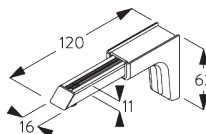

SG 6117
Slot nut

SG 10492
Pan head screw M4x8

SG 11131
Pan head screw with flange
M4x6

SG 11206
Smart Fix with slot 60 mm

SG 11207
Smart Fix with slot 80 mm

SG 11208
Smart Fix with slot 100 mm

SG 11216
Square Smart Fix with slot 60
mm

SG 11217
Square Smart Fix with slot 80
mm

SG 11218
Square Smart Fix with slot
100 mm

SG 11154
Universal Smart Fix 120 mm

SG 11155
Universal Smart Fix 150 mm

SG 11156
Universal Smart Fix 200 mm

PARTS

A. STANDARD PARTS