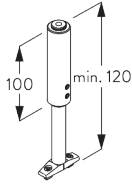

B. HOW TO MEASURE

A: System width

B: System height

C: Distance between floor and fabric

D: Distance between ceiling and system

FITTING

A. FITTING INFORMATION

Fixing points

For detailed fitting information, visit the [Silent Gliss website](#).

Dust cover

B. CEILING FITTING

Hanger SG 6190 / SG 6196

Or variant with SG 6196 double hanger.

SG 3042
Wall bracket

SG 6190
Hanger

SG 6196
Double hanger

Mini hanger SG 6175

SG 6175
Mini hanger

Bracket SG 6124

SG 6124
Bracket

C. WALL FITTING

Smart Fix

Smart Fix with slot SG 11206 - SG 11208:
Screw SG 10492 (M4x8) needed.

Square Smart Fix with slot SG 11216 - SG 11218:
Screw SG 10492 (M4x8) needed.