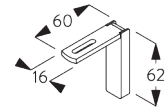

SG 11206
Smart Fix with slot 60 mm