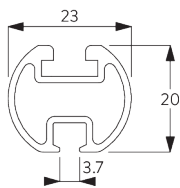

SG 1003

PRODUCT INFORMATION

- **Operation:** hand
- **Range:** S
- **Fitting:** suspended, wall, ceiling
- **Colours:** white RAL 9016 or anodised aluminum, special colours possible
- **Fabrics:** refer to Silent Gliss fabric collection

Features:

- Bendable
- Suspended

SYSTEM SPECIFICATIONS

A. PROFILE

Profile and bending information

SG 1003p

Profile

Radius:
✓ 15 cm, 20 cm, >25 cm