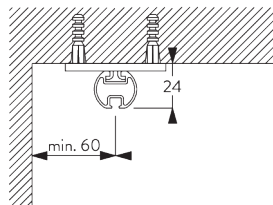

B. HOW TO MEASURE

A: System width

B: System height

C: Distance between floor and fabric

D: Distance between ceiling and system

FITTING

A. FITTING INFORMATION

Fixing points

For detailed fitting information, visit the [Silent Gliss website](#).

Dust cover

B. CEILING FITTING

Hanger SG 6190 / SG 6196

Or variant with SG 6196 double hanger.

SG 3042
Wall bracket

SG 6190
Hanger

SG 6196
Double hanger

Mini hanger SG 6175

SG 6175
Mini hanger

Bracket SG 6124

SG 6124
Bracket

C. WALL FITTING

Smart Fix

Smart Fix with slot SG 11206 - SG 11208:
Screw SG 10492 (M4x8) needed.

Square Smart Fix with slot SG 11216 - SG 11218:
Screw SG 10492 (M4x8) needed.