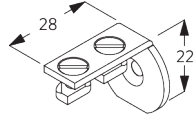

For detailed fitting information, visit the [Silent Gliss website](#).

Dust cover

B. CEILING FITTING

Hanger SG 6190 / SG 6196

Or variant with SG 6196 double hanger.

SG 3042
Wall bracket

SG 6190
Hanger

SG 6196
Double hanger

Mini hanger SG 6175

SG 6175
Mini hanger

Bracket SG 6124

SG 6124
Bracket

C. WALL FITTING

Smart Fix

Smart Fix with slot SG 11206 - SG 11208:
Screw SG 10492 (M4x8) needed.

Square Smart Fix with slot SG 11216 - SG 11218:
Screw SG 10492 (M4x8) needed.