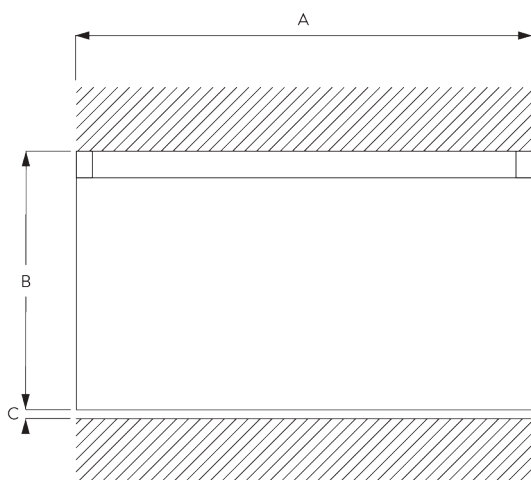

## A. PROFILE

Profile and bending information

SG 1003p

Profile

Radius:  
✓ 15 cm, 20 cm, >25 cm

## B. HOW TO MEASURE

A: System width

B: System height

C: Distance between floor and fabric