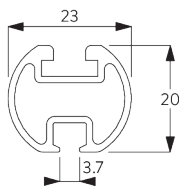

## A. PROFILE

Profile and bending information

SG 1003p

Profile

Radius:  
✓ 15 cm, 20 cm, >25 cm