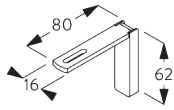

SG 6117
Slot nut

SG 11207

Smart Fix with slot 80 mm