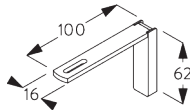

SG 10492
Pan head screw M4x8

SG 11208

Smart Fix with slot 100 mm