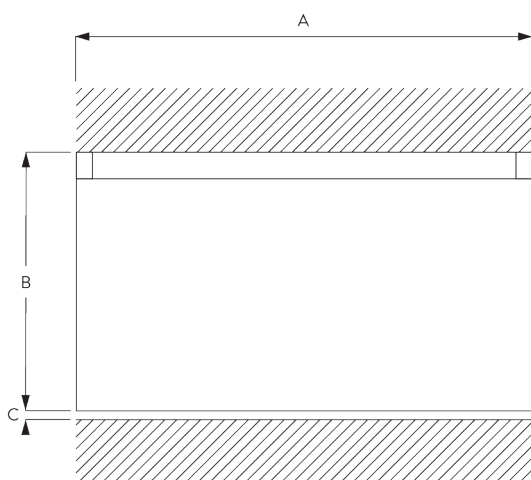

## B. PROFILE

Profile and bending information

SG 6822

Profile Funnel

Radius: >27 cm

## C. HOW TO MEASURE

A: System width

B: System height

C: Distance between floor and fabric