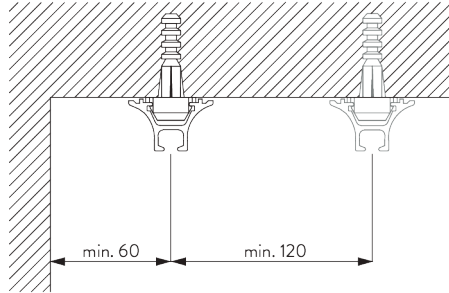

B. CEILING FITTING

Clip SG 11236