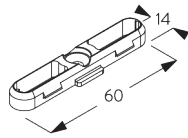

B. CEILING FITTING

Clip SG 11236