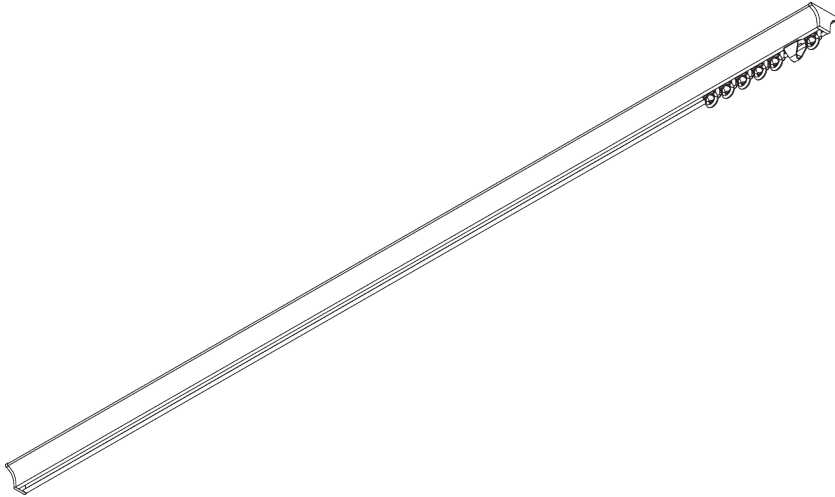

## PRODUCT INFORMATION

- **Operation:** hand
- **Range:** S
- **Fitting:** ceiling
- **Colours:** white RAL 9016 or anodised aluminum, special colours possible
- **Fabrics:** refer to Silent Gliss fabric collection

### **Features:**

- Symmetrical funnel design
- Bendable