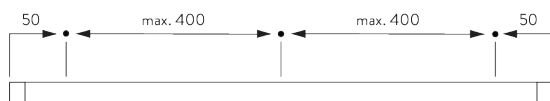

SG 3600

PRODUCT INFORMATION

- **Operation:** hand
- **Fitting:** wall
- **Colours:** white RAL 9016 or anodised aluminum, special colours possible

Features:

- Picture hanging system
- Adjustable height

SYSTEM SPECIFICATIONS

A. SYSTEM DIMENSIONS

10 kg
(Total picture weight)

B. PROFILE

Profile and bending information

SG 1080p
Profile

C. HOW TO MEASURE

A: System width

FITTING

A. FITTING INFORMATION

For detailed fitting information, visit the [Silent Gliss website](#).

Fixing Points

B. WALL FITTING

Bracket SG 3606

SG 3606

Clip

C. HANGING UP OF PICTURE