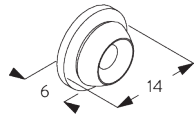

A. SYSTEM DIMENSIONS

10 kg
(Total picture weight)

B. PROFILE

Profile and bending information

SG 1080p
Profile

C. HOW TO MEASURE

A: System width

FITTING

A. FITTING INFORMATION

For detailed fitting information, visit the [Silent Gliss website](#).

Fixing Points

B. WALL FITTING

Bracket SG 3606

SG 3606

Clip

C. HANGING UP OF PICTURE

Set SG 3665

Click-in hooks SG 3663

Parts:

- SG 3634 Height adjuster
- SG 3637 Cord \varnothing 1.5 mm
- SG 3663 Hook

Picture height is adjusted by turning plastic screw.

PARTS

A. STANDARD PARTS

SG 1080p