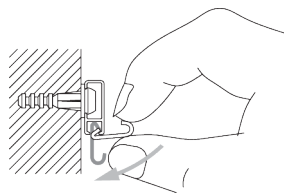

SG 3600

PRODUCT INFORMATION

- **Operation:** hand
- **Fitting:** wall
- **Colours:** white RAL 9016 or anodised aluminum, special colours possible

Features:

- Picture hanging system
- Adjustable height

SYSTEM SPECIFICATIONS

A. SYSTEM DIMENSIONS

10 kg
(Total picture weight)

B. PROFILE

Profile and bending information

SG 1080p
Profile

C. HOW TO MEASURE

A: System width

FITTING

A. FITTING INFORMATION

For detailed fitting information, visit the [Silent Gliss website](#).

Fixing Points

B. WALL FITTING

Bracket SG 3606

SG 3606

Clip

C. HANGING UP OF PICTURE

Set SG 3665

Click-in hooks SG 3663

Parts:

- SG 3634 Height adjuster
- SG 3637 Cord \varnothing 1.5 mm
- SG 3663 Hook

Picture height is adjusted by turning plastic screw.

PARTS

A. STANDARD PARTS

SG 1080p