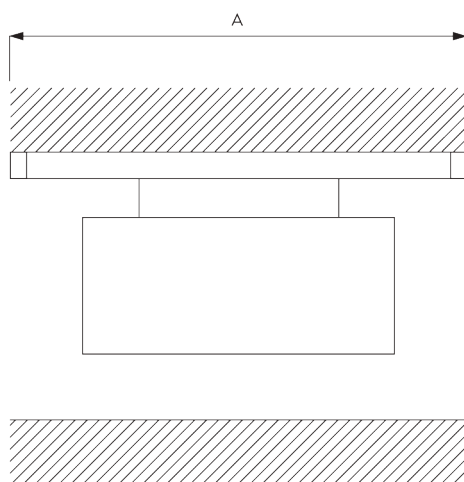

SG 3600

PRODUCT INFORMATION

- **Operation:** hand
- **Fitting:** wall
- **Colours:** white RAL 9016 or anodised aluminum, special colours possible

Features:

- Picture hanging system
- Adjustable height

SYSTEM SPECIFICATIONS

A. SYSTEM DIMENSIONS

10 kg
(Total picture weight)

B. PROFILE

Profile and bending information

SG 1080p
Profile

C. HOW TO MEASURE

A: System width

FITTING

A. FITTING INFORMATION

For detailed fitting information, visit the [Silent Gliss website](#).

Fixing Points

B. WALL FITTING

Bracket SG 3606

SG 3606

Clip

C. HANGING UP OF PICTURE

Set SG 3665

Click-in hooks SG 3663

Parts:

- SG 3634 Height adjuster
- SG 3637 Cord \varnothing 1.5 mm
- SG 3663 Hook

Picture height is adjusted by turning plastic screw.

PARTS

A. STANDARD PARTS

SG 1080p