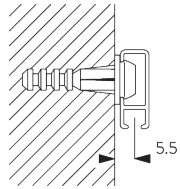

SG 3600

PRODUCT INFORMATION

- **Operation:** hand
- **Fitting:** wall
- **Colours:** white RAL 9016 or anodised aluminum, special colours possible

Features:

- Picture hanging system
- Adjustable height

SYSTEM SPECIFICATIONS

A. SYSTEM DIMENSIONS

10 kg
(Total picture weight)

B. PROFILE

Profile and bending information

SG 1080p
Profile

C. HOW TO MEASURE

A: System width

FITTING

A. FITTING INFORMATION

For detailed fitting information, visit the [Silent Gliss website](#).

Fixing Points

B. WALL FITTING

Bracket SG 3606

SG 3606

Clip

C. HANGING UP OF PICTURE

Set SG 3665

Click-in hooks SG 3663

Parts:

- SG 3634 Height adjuster
- SG 3637 Cord \varnothing 1.5 mm
- SG 3663 Hook

Picture height is adjusted by turning plastic screw.

PARTS

A. STANDARD PARTS

SG 1080p