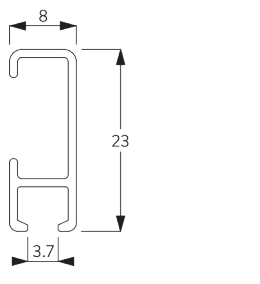

SG 3600

PRODUCT INFORMATION

- **Operation:** hand
- **Fitting:** wall
- **Colours:** white RAL 9016 or anodised aluminum, special colours possible

Features:

- Picture hanging system
- Adjustable height

SYSTEM SPECIFICATIONS

A. SYSTEM DIMENSIONS

10 kg
(Total picture weight)

B. PROFILE

Profile and bending information

SG 1080p
Profile

C. HOW TO MEASURE

A: System width

FITTING

A. FITTING INFORMATION

For detailed fitting information, visit the [Silent Gliss website](#).

Fixing Points

B. WALL FITTING

Bracket SG 3606

SG 3606

Clip

C. HANGING UP OF PICTURE

Set SG 3665

Click-in hooks SG 3663

Parts:

- SG 3634 Height adjuster
- SG 3637 Cord \varnothing 1.5 mm
- SG 3663 Hook

Picture height is adjusted by turning plastic screw.

PARTS

A. STANDARD PARTS

SG 1080p