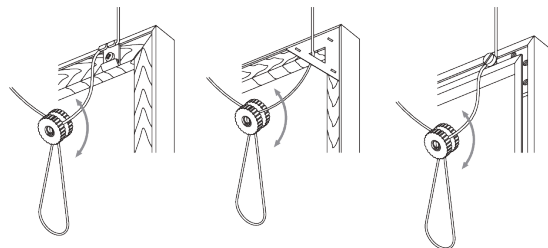

SG 3600

PRODUCT INFORMATION

- **Operation:** hand
- **Fitting:** wall
- **Colours:** white RAL 9016 or anodised aluminum, special colours possible

Features:

- Picture hanging system
- Adjustable height

SYSTEM SPECIFICATIONS

A. SYSTEM DIMENSIONS

10 kg
(Total picture weight)

B. PROFILE

Profile and bending information

SG 1080p
Profile

C. HOW TO MEASURE

A: System width

FITTING

A. FITTING INFORMATION

For detailed fitting information, visit the [Silent Gliss website](#).

Fixing Points

B. WALL FITTING

Bracket SG 3606

SG 3606

Clip

C. HANGING UP OF PICTURE

Set SG 3665

Click-in hooks SG 3663

Parts:

- SG 3634 Height adjuster
- SG 3637 Cord \varnothing 1.5 mm
- SG 3663 Hook

Picture height is adjusted by turning plastic screw.

PARTS

A. STANDARD PARTS

SG 1080p