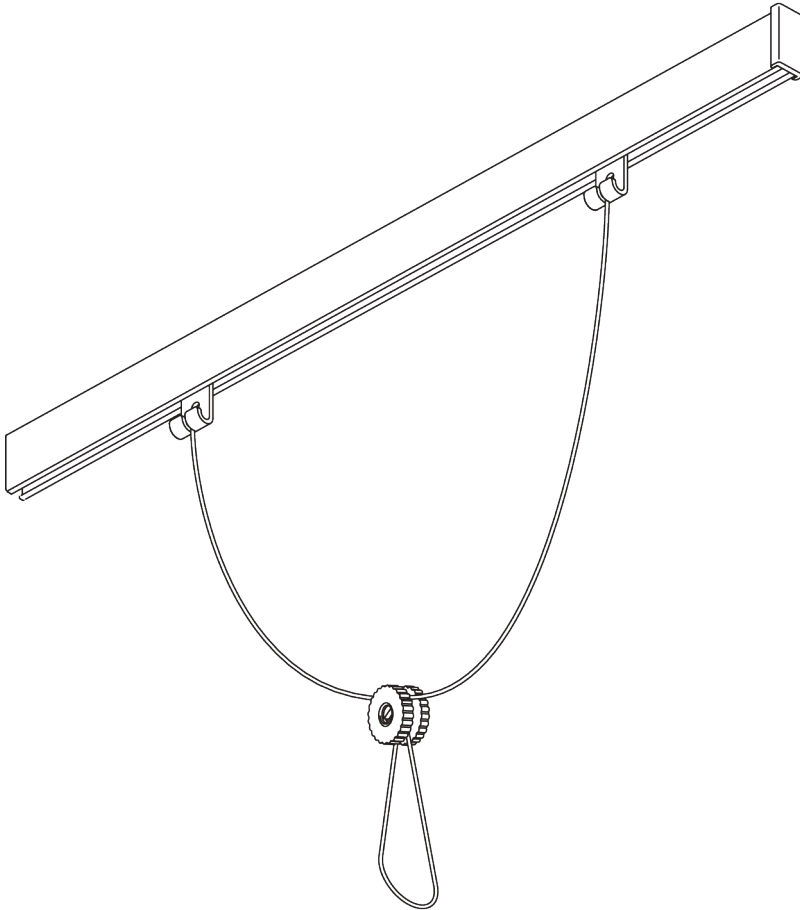

SG 3600

PRODUCT INFORMATION

- **Operation:** hand
- **Fitting:** wall
- **Colours:** white RAL 9016 or anodised aluminum, special colours possible

Features:

- Picture hanging system
- Adjustable height

SYSTEM SPECIFICATIONS

A. SYSTEM DIMENSIONS

10 kg
(Total picture weight)

B. PROFILE

Profile and bending information

SG 1080p
Profile

C. HOW TO MEASURE

A: System width

FITTING

A. FITTING INFORMATION

For detailed fitting information, visit the [Silent Gliss website](#).

Fixing Points

B. WALL FITTING

Bracket SG 3606

SG 3606

Clip

C. HANGING UP OF PICTURE

Set SG 3665

Click-in hooks SG 3663

Parts:

- SG 3634 Height adjuster
- SG 3637 Cord \varnothing 1.5 mm
- SG 3663 Hook

Picture height is adjusted by turning plastic screw.

PARTS

A. STANDARD PARTS

SG 1080p