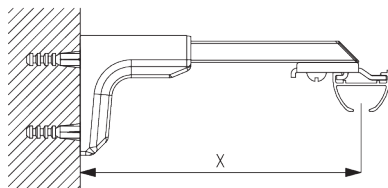

B. CEILING FITTING

Clamp SG 3825

SG 3825

Clamp

Bracket SG 3832

SG 3832

Bracket

C. WALL FITTING

Smart Fix

Smart Fix SG 11200 - SG 11205 and bracket SG 3832:

Screw SG 10492 (M4x8) needed.

Square Smart Fix SG 11210 - SG 11215 and bracket SG 3832:

Screw SG 10492 (M4x8) needed.

Universal Smart Fix SG 11154 - SG 11156 and bracket SG 3832:

Screw SG 10407 (M4x10) needed.

Smart Fix	X mm (SG 3832)	X mm (SG 3825)
SG 11200 / SG 11210	70	52
SG 11201 / SG 11211	90	72
SG 11202 / SG 11212	110	92
SG 11203 / SG 11213	130	112
SG 11204 / SG 11214	160	142
SG 11205 / SG 11215	210	192
SG 11154	120-148	102-130
SG 11155	150-178	132-160
SG 11156	200-228	182-210