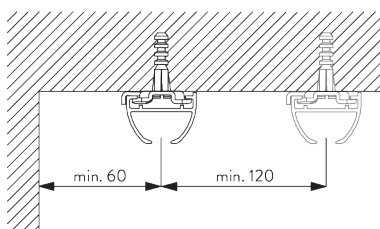

Features:

- 2-component (2C) glider technology
- Wave (2C)
- Bendable

SYSTEM SPECIFICATIONS

A. PROFILE

Profile and bending information

SG 6010p

Profile

Radius:
✓ 15 cm, >25 cm

B. HOW TO MEASURE

A: System width

B: System height

C: Distance between floor and fabric

FITTING

A. FITTING INFORMATION

For detailed fitting information, visit the [Silent Gliss website](#).

Fixing points

B. CEILING FITTING

Clamp SG 3825

SG 3825

Clamp

Bracket SG 3832

SG 3832

Bracket

C. WALL FITTING