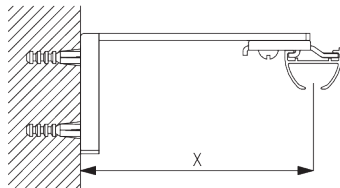

B. CEILING FITTING

Clamp SG 3825

SG 3825

Clamp

Bracket SG 3832

SG 3832

Bracket

C. WALL FITTING

Smart Fix

Smart Fix SG 11200 - SG 11205 and bracket SG 3832:

Screw SG 10492 (M4x8) needed.

Square Smart Fix SG 11210 - SG 11215 and bracket SG 3832:

Screw SG 10492 (M4x8) needed.

Universal Smart Fix SG 11154 - SG 11156 and bracket SG 3832: