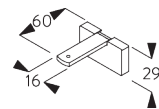

Smart Fix SG 11200 - SG 11205 and clamp SG 3825:
Screw SG 10074 (M4x8) needed.

Square Smart Fix SG 11210 - SG 11215 and clamp SG 3825:
Screw SG 10074 (M4x8) needed.

Universal Smart Fix SG 11154 - SG 11156 and clamp SG 3825:
Screw SG 11158 (M4x12) needed.

SG 3825
Clamp

SG 3832
Bracket

SG 10407
Pan head screw M4x10

SG 10492
Pan head screw M4x8

SG 11158
Countersunk head screw
M4x12

SG 11200
Smart Fix 60 mm

SG 11201
Smart Fix 80 mm

SG 11202
Smart Fix 100 mm

SG 11203
Smart Fix 120 mm

SG 11204
Smart Fix 150 mm

SG 11205
Smart Fix 200 mm

SG 11210
Square Smart Fix 60 mm

SG 11211
Square Smart Fix 80 mm

SG 11212
Square Smart Fix 100 mm

SG 11213
Square Smart Fix 120 mm