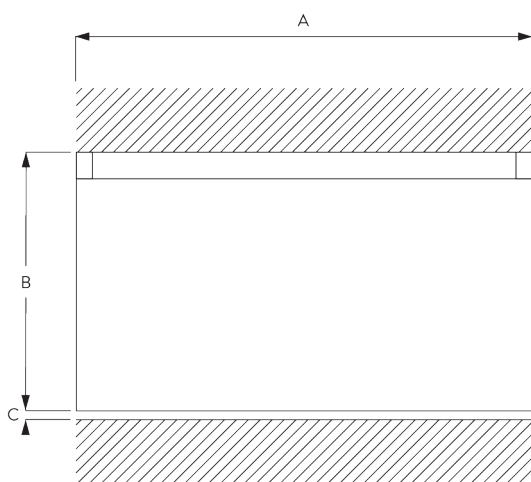

B. HOW TO MEASURE

A: System width

B: System height

C: Distance between floor and fabric

FITTING

A. FITTING INFORMATION

For detailed fitting information, visit the [Silent Gliss website](#).

Fixing points