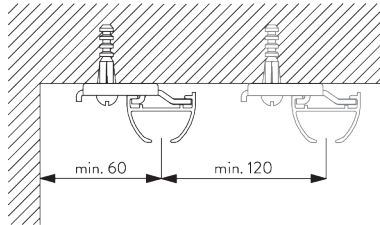

B. HOW TO MEASURE

A: System width

B: System height

C: Distance between floor and fabric

FITTING

A. FITTING INFORMATION

For detailed fitting information, visit the [Silent Gliss website](#).

Fixing points

B. CEILING FITTING

Clamp SG 3825

SG 3825

Clamp

Bracket SG 3832

SG 3832

Bracket

C. WALL FITTING

Smart Fix

Smart Fix SG 11200 - SG 11205 and bracket SG 3832:

Screw SG 10492 (M4x8) needed.

Square Smart Fix SG 11210 - SG 11215 and bracket SG 3832:

Screw SG 10492 (M4x8) needed.

Universal Smart Fix SG 11154 - SG 11156 and bracket SG 3832: