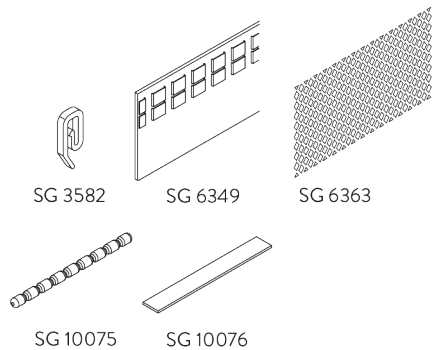

- SG 2255 Brake
- SG 2256 Brake
- SG 6364 Wave extension
- SG 6365 Wave hanger
- SG 6366 Wave carrier for draw rod
- SG 10430-34 Draw rod
- SG 11303 Wave 2C glider cord 60 mm

SG 6366

SG 10430-34

SG 11303

Curtain components:

- SG 3582 Hook
- SG 6349 Wave curtain tape
- SG 6363 Wave top hemming tape
- SG 10075 Lead weight 50 gr/m
- SG 10076 Fabric weight

Wave stack depth - 2C glider cord (standard components)