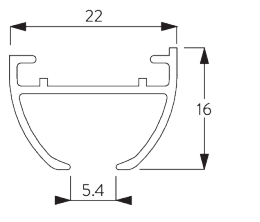

Features:

- 2-component (2C) glider technology
- Wave (2C)
- Bendable

SYSTEM SPECIFICATIONS

A. PROFILE

Profile and bending information

SG 6010p

Profile

Radius:
✓ 15 cm, >25 cm