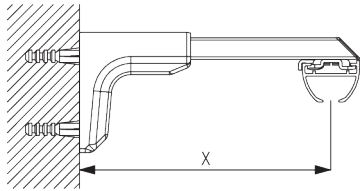

Screw SG 10407 (M4x10) needed.

Smart Fix	X mm (SG 3832)	X mm (SG 3825)
SG 11200 / SG 11210	70	52
SG 11201 / SG 11211	90	72
SG 11202 / SG 11212	110	92
SG 11203 / SG 11213	130	112
SG 11204 / SG 11214	160	142
SG 11205 / SG 11215	210	192
SG 11154	120-148	102-130
SG 11155	150-178	132-160
SG 11156	200-228	182-210

Smart Fix SG 11200 - SG 11205 and clamp SG 3825:
Screw SG 10074 (M4x8) needed.

Square Smart Fix SG 11210 - SG 11215 and clamp SG 3825:
Screw SG 10074 (M4x8) needed.

Universal Smart Fix SG 11154 - SG 11156 and clamp SG 3825:
Screw SG 11158 (M4x12) needed.