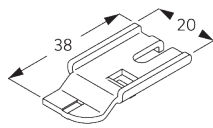

B. CEILING FITTING

Clamp SG 3825

SG 3825

Clamp

Bracket SG 3832

SG 3832

Bracket

C. WALL FITTING

Smart Fix

Smart Fix SG 11200 - SG 11205 and bracket SG 3832:

Screw SG 10492 (M4x8) needed.

Square Smart Fix SG 11210 - SG 11215 and bracket SG 3832:

Screw SG 10492 (M4x8) needed.

Universal Smart Fix SG 11154 - SG 11156 and bracket SG 3832: