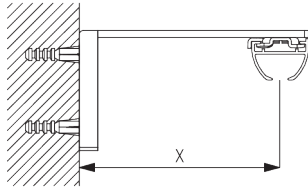

B. CEILING FITTING

Clamp SG 3825

SG 3825

Clamp

Bracket SG 3832

SG 3832

Bracket

C. WALL FITTING

Smart Fix

Smart Fix SG 11200 - SG 11205 and bracket SG 3832:

Screw SG 10492 (M4x8) needed.

Square Smart Fix SG 11210 - SG 11215 and bracket SG 3832:

Screw SG 10492 (M4x8) needed.

Universal Smart Fix SG 11154 - SG 11156 and bracket SG 3832:

Screw SG 10407 (M4x10) needed.

Smart Fix	X mm (SG 3832)	X mm (SG 3825)
SG 11200 / SG 11210	70	52
SG 11201 / SG 11211	90	72
SG 11202 / SG 11212	110	92
SG 11203 / SG 11213	130	112
SG 11204 / SG 11214	160	142
SG 11205 / SG 11215	210	192
SG 11154	120-148	102-130
SG 11155	150-178	132-160
SG 11156	200-228	182-210