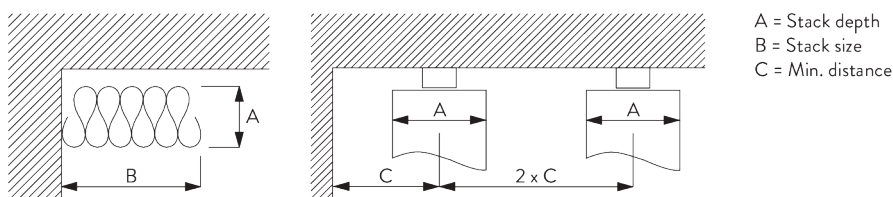

A = Stack depth
 B = Stack size
 C = Min. distance

2C Glider cord SG 11302	Pockets between hooks	Approx. curtain fullness	Stack depth A	Stack size B*	Min distance C
80	6	~2.1	140	180 per metre of track	90
80	7	~2.3	160	180 per metre of track	100