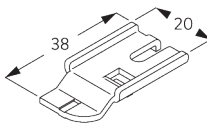

SG 3832
Bracket

SG 10407
Pan head screw M4x10

SG 10492
Pan head screw M4x8

SG 11158
Countersunk head screw
M4x12