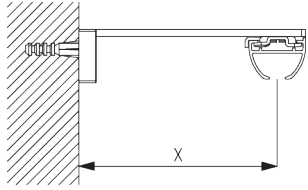

Square Smart Fix SG 11210 - SG 11215 and clamp SG 3825:
Screw SG 10074 (M4x8) needed.