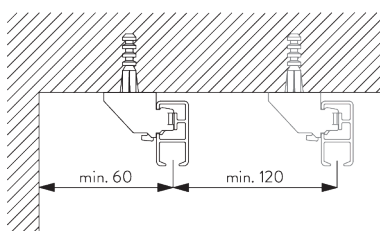

B. HOW TO MEASURE

A: System width
B: System height
C: Distance between floor and fabric

FITTING

A. FITTING INFORMATION

Fixing points

For detailed fitting information, visit the [Silent Gliss website](#).

B. CEILING FITTING

Bracket SG 3603

SG 3603
Bracket

C. WALL FITTING

Smart Fix

Smart Fix SG 11200 - SG 11205 and bracket SG 3603:
Screw SG 10492 (M4x8) needed.

Square Smart Fix SG 11210 - SG 11215 and bracket SG 3603:
Screw SG 10492 (M4x8) needed.