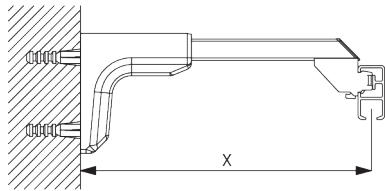

B. HOW TO MEASURE

A: System width
B: System height
C: Distance between floor and fabric

FITTING

A. FITTING INFORMATION

Fixing points

For detailed fitting information, visit the [Silent Gliss website](#).

B. CEILING FITTING

Bracket SG 3603

SG 3603
Bracket

C. WALL FITTING

Smart Fix

Smart Fix SG 11200 - SG 11205 and bracket SG 3603:
Screw SG 10492 (M4x8) needed.

Square Smart Fix SG 11210 - SG 11215 and bracket SG 3603:
Screw SG 10492 (M4x8) needed.

Universal Smart Fix SG 11154 - SG 11156 and bracket SG 3603:
Screw SG 10277 (M4x12) needed.

Smart Fix	X mm
SG 11200 / SG 11210	72
SG 11201 / SG 11211	92
SG 11202 / SG 11212	112
SG 11203 / SG 11213	132
SG 11204 / SG 11214	162
SG 11205 / SG 11215	212
SG 11154	122-150
SG 11155	152-180
SG 11156	202-230