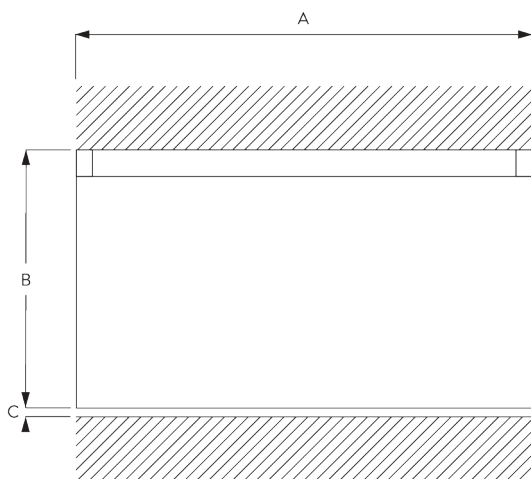

SYSTEM SPECIFICATIONS

A. PROFILE

Profile and bending information

SG 6380p

Profile

✓ Radius:
10 cm, >25 cm

B. HOW TO MEASURE