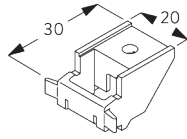

B. HOW TO MEASURE

A: System width
B: System height
C: Distance between floor and fabric

FITTING

A. FITTING INFORMATION

Fixing points

For detailed fitting information, visit the [Silent Gliss website](#).

B. CEILING FITTING

Bracket SG 3603

SG 3603
Bracket

C. WALL FITTING

Smart Fix

Smart Fix SG 11200 - SG 11205 and bracket SG 3603:
Screw SG 10492 (M4x8) needed.

Square Smart Fix SG 11210 - SG 11215 and bracket SG 3603:
Screw SG 10492 (M4x8) needed.