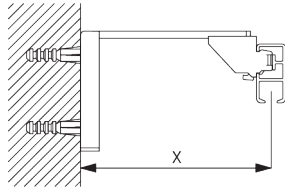

Bracket SG 3603

SG 3603
Bracket

C. WALL FITTING

Smart Fix

Smart Fix SG 11200 - SG 11205 and bracket SG 3603:
Screw SG 10492 (M4x8) needed.

Square Smart Fix SG 11210 - SG 11215 and bracket SG 3603:
Screw SG 10492 (M4x8) needed.