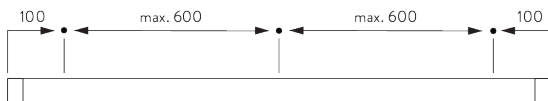

B. HOW TO MEASURE

A: System width
B: System height
C: Distance between floor and fabric

FITTING

A. FITTING INFORMATION

Fixing points

For detailed fitting information, visit the [Silent Gliss website](#).

B. CEILING FITTING

Bracket SG 3603

SG 3603
Bracket

C. WALL FITTING

Smart Fix

Smart Fix SG 11200 - SG 11205 and bracket SG 3603:
Screw SG 10492 (M4x8) needed.

Square Smart Fix SG 11210 - SG 11215 and bracket SG 3603:
Screw SG 10492 (M4x8) needed.