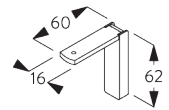

Bracket SG 3603

SG 3603
Bracket

C. WALL FITTING

Smart Fix

Smart Fix SG 11200 - SG 11205 and bracket SG 3603:
Screw SG 10492 (M4x8) needed.

Square Smart Fix SG 11210 - SG 11215 and bracket SG 3603:
Screw SG 10492 (M4x8) needed.

Universal Smart Fix SG 11154 - SG 11156 and bracket SG 3603:
Screw SG 10277 (M4x12) needed.

Smart Fix	X mm
SG 11200 / SG 11210	72
SG 11201 / SG 11211	92
SG 11202 / SG 11212	112
SG 11203 / SG 11213	132
SG 11204 / SG 11214	162
SG 11205 / SG 11215	212
SG 11154	122-150
SG 11155	152-180
SG 11156	202-230

SG 3603
Bracket

SG 10277
Pan head screw M4x12

SG 10492
Pan head screw M4x8

SG 11200
Smart Fix 60 mm

SG 11201
Smart Fix 80 mm

SG 11202
Smart Fix 100 mm

SG 11203
Smart Fix 120 mm

SG 11204
Smart Fix 150 mm