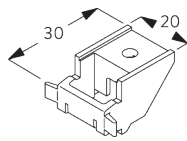

B. HOW TO MEASURE

A: System width
B: System height
C: Distance between floor and fabric

FITTING

A. FITTING INFORMATION

Fixing points

For detailed fitting information, visit the [Silent Gliss website](#).

B. CEILING FITTING

Bracket SG 3603

SG 3603
Bracket

C. WALL FITTING

Smart Fix

Smart Fix SG 11200 - SG 11205 and bracket SG 3603:
Screw SG 10492 (M4x8) needed.

Square Smart Fix SG 11210 - SG 11215 and bracket SG 3603:
Screw SG 10492 (M4x8) needed.

Universal Smart Fix SG 11154 - SG 11156 and bracket SG 3603:
Screw SG 10277 (M4x12) needed.

Smart Fix	X mm
SG 11200 / SG 11210	72
SG 11201 / SG 11211	92
SG 11202 / SG 11212	112
SG 11203 / SG 11213	132
SG 11204 / SG 11214	162
SG 11205 / SG 11215	212
SG 11154	122-150
SG 11155	152-180
SG 11156	202-230