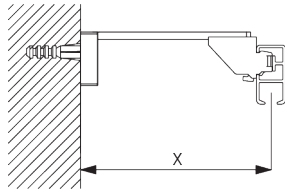

Bracket SG 3603

SG 3603
Bracket

C. WALL FITTING

Smart Fix

Smart Fix SG 11200 - SG 11205 and bracket SG 3603:
Screw SG 10492 (M4x8) needed.

Square Smart Fix SG 11210 - SG 11215 and bracket SG 3603:
Screw SG 10492 (M4x8) needed.