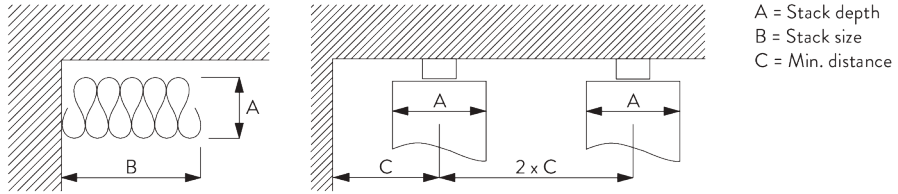

SG 10076

Curtain components:

- SG 3582 Hook
- SG 6349 Wave curtain tape
- SG 6363 Wave top hemming tape
- SG 10075 Lead weight 50 gr/m
- SG 10076 Fabric weight

Wave stack depth - 2C glider cord (standard components)