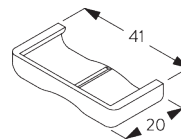

- Stainless steel bead chain
- Click-in brackets

SYSTEM SPECIFICATIONS

A. SYSTEM DIMENSIONS

1.6 m

25 cm

3 m

4.8 m²

1.3 kg

FITTING

**A. FITTING
INFORMATION**

For detailed fitting information, visit the Silent Gliss website, login section.

Fixing points

B. CEILING FITTING

SG 10679
Bracket

SG 10680
Bracket

SG 10683
Bracket cover

SG 10684
Cover

C. WALL FITTING

SG 10679
Bracket

SG 10680
Bracket

SG 10683
Bracket cover

SG 10684
Cover

D. RECESS FITTING

SG 10679
Bracket

SG 10680
Bracket

SG 10683
Bracket cover

SG 10684
Cover

**E. FITTING WITH
SIDE GUIDE
OPTION**

Single system

Double system (side-by-side installation)

SG 8235
Side guide wire base short

SG 8236
Side guide wire base long