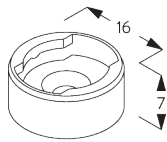

- Stainless steel bead chain
- Click-in brackets

SYSTEM SPECIFICATIONS

A. SYSTEM DIMENSIONS

1.6 m

25 cm

3 m

4.8 m²

1.3 kg

SG 10680
Bracket

SG 10683
Bracket cover

SG 10684
Cover

**E. FITTING WITH
SIDE GUIDE
OPTION**

Single system

Double system (side-by-side installation)

SG 8235
Side guide wire base short

SG 8236
Side guide wire base long

SG 8237
Side guide wire holder

SG 8249
Side guide device

SG 10643
Side guide wire ø 1.3 mm x 4.2 m

SG 10669
Side guide double base long

SG 10673
Side guide double base short

SG 10676
Device

SG 10686

Side guide end cover