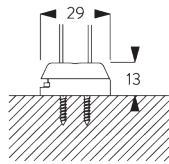

- Stainless steel bead chain
- Click-in brackets

SYSTEM SPECIFICATIONS

A. SYSTEM DIMENSIONS

1.6 m

25 cm

3 m

4.8 m²

1.3 kg

SG 10680
Bracket

SG 10683
Bracket cover

SG 10684
Cover

**E. FITTING WITH
SIDE GUIDE
OPTION**

Single system

Double system (side-by-side installation)

SG 8235
Side guide wire base short

SG 8236
Side guide wire base long

SG 8237
Side guide wire holder

SG 8249
Side guide device

SG 10643
Side guide wire ø 1.3 mm x 4.2 m

SG 10669
Side guide double base long

SG 10673
Side guide double base short

SG 10676
Device

SG 10686

Side guide end cover