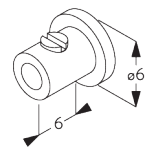

SG 10680
Bracket

SG 10683
Bracket cover

SG 10684
Cover

**E. FITTING WITH
SIDE GUIDE
OPTION**

Single system

Double system (side-by-side installation)

SG 8235
Side guide wire base short

SG 8236
Side guide wire base long

SG 8237
Side guide wire holder

SG 8249
Side guide device

SG 10643
Side guide wire ø 1.3 mm x 4.2 m

SG 10669
Side guide double base long

SG 10673
Side guide double base short

SG 10676
Device

SG 10686

Side guide end cover

SG 10701

Side guide double wire holder

SG 10706

Side guide wire \varnothing 1.3 mm x 2.6 m

SYSTEM OPTIONS

A. FABRIC ROLL-OFF

A: Fabric roll-off window side (standard)

B: Fabric roll-off room side (option)

B. SIDE GUIDES

Additional parts:

- 2x SG 8235 Side guide wire base short
- 2x SG 8237 Side guide wire holder
- 2x SG 8249 Side guide device
- 2x SG 10676 Device
- 2x SG 10686 Side guide end cover
- 2x SG 10706 Side guide wire \varnothing 1.3 mm x 2.6 m