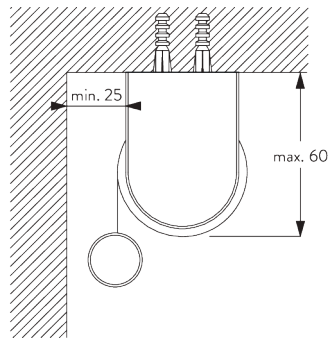

- Stainless steel bead chain
- Click-in brackets

SYSTEM SPECIFICATIONS

A. SYSTEM DIMENSIONS

1.6 m

25 cm

3 m

4.8 m²

1.3 kg

SG 10533

Tube ø 25 mm

SG 10687

Bottom bar

**C. HOW TO
MEASURE**

- A: System width
- B: System height
- C: Chain height
- D: Safety Retainer SG 10731 min. 150 cm above floor
- E: Light gap: 16 mm
- F: Light gap operation side: 21 mm

FITTING

**A. FITTING
INFORMATION**

For detailed fitting information, visit the Silent Gliss website, login section.

Fixing points

B. CEILING FITTING

SG 10679
Bracket

SG 10680
Bracket

SG 10683
Bracket cover

SG 10680
Bracket

SG 10683
Bracket cover

SG 10684
Cover

**E. FITTING WITH
SIDE GUIDE
OPTION**

Single system

Double system (side-by-side installation)

SG 8235
Side guide wire base short

SG 8236
Side guide wire base long