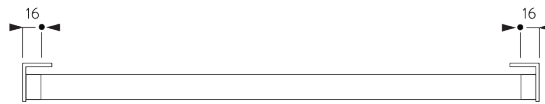

- Stainless steel bead chain
- Click-in brackets

SYSTEM SPECIFICATIONS

A. SYSTEM DIMENSIONS

1.6 m

25 cm

3 m

4.8 m²

1.3 kg

Ceiling fitting / wall fitting (system drop on room side)

Fabric thickness	mm	0.15	0.20	0.25	0.30	0.35	0.40	0.45	0.50	0.55
Max. system drop	cm	300	300	300	300	300	300	290	260	240

B. PROFILE

Profile information

SG 10533

Tube ø 25 mm

SG 10687

Bottom bar

**C. HOW TO
MEASURE**

- A: System width
- B: System height
- C: Chain height
- D: Safety Retainer SG 10731 min. 150 cm above floor
- E: Light gap: 16 mm
- F: Light gap operation side: 21 mm

FITTING

**A. FITTING
INFORMATION**

For detailed fitting information, visit the Silent Gliss website, login section.

Fixing points

B. CEILING FITTING

SG 10679
Bracket

SG 10680
Bracket

SG 10683
Bracket cover