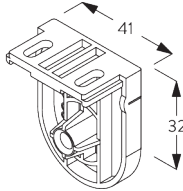

SG 10533

Tube ø 25 mm

SG 10687

Bottom bar

**C. HOW TO
MEASURE**

- A: System width
- B: System height
- C: Chain height
- D: Safety Retainer SG 10731 min. 150 cm above floor
- E: Light gap: 16 mm
- F: Light gap operation side: 21 mm

FITTING

**A. FITTING
INFORMATION**

For detailed fitting information, visit the Silent Gliss website, login section.

Fixing points

B. CEILING FITTING

SG 10679
Bracket

SG 10680
Bracket

SG 10683
Bracket cover

SG 10684
Cover

C. WALL FITTING

SG 10679
Bracket

SG 10680
Bracket

SG 10683
Bracket cover

SG 10684
Cover

D. RECESS FITTING

SG 10679
Bracket

SG 10680
Bracket

SG 10683
Bracket cover

SG 10684
Cover

**E. FITTING WITH
SIDE GUIDE
OPTION**

Single system

Double system (side-by-side installation)

SG 8235
Side guide wire base short

SG 8236
Side guide wire base long