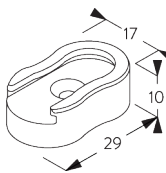

- Stainless steel bead chain
- Click-in brackets

SYSTEM SPECIFICATIONS

A. SYSTEM DIMENSIONS

1.6 m

25 cm

3 m

4.8 m²

1.3 kg

SG 10684
Cover

C. WALL FITTING

SG 10679
Bracket

SG 10680
Bracket

SG 10683
Bracket cover

SG 10684
Cover

D. RECESS FITTING

SG 10679
Bracket

SG 10680
Bracket

SG 10683
Bracket cover

SG 10684
Cover

**E. FITTING WITH
SIDE GUIDE
OPTION**

Single system

Double system (side-by-side installation)

SG 8235
Side guide wire base short

SG 8236
Side guide wire base long

SG 8237
Side guide wire holder

SG 8249
Side guide device

SG 10643
Side guide wire ø 1.3 mm x 4.2 m

SG 10669
Side guide double base long

SG 10673
Side guide double base short

SG 10676
Device

SG 10686

Side guide end cover