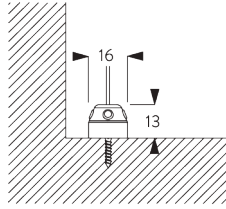

- Stainless steel bead chain
- Click-in brackets

SYSTEM SPECIFICATIONS

A. SYSTEM DIMENSIONS

1.6 m

25 cm

3 m

4.8 m²

1.3 kg

SG 10680
Bracket

SG 10683
Bracket cover

SG 10684
Cover

**E. FITTING WITH
SIDE GUIDE
OPTION**

Single system

Double system (side-by-side installation)

SG 8235
Side guide wire base short

SG 8236
Side guide wire base long

SG 8237
Side guide wire holder

SG 8249
Side guide device

SG 10643
Side guide wire ø 1.3 mm x 4.2 m

SG 10669
Side guide double base long

SG 10673
Side guide double base short

SG 10676
Device

SG 10686

Side guide end cover