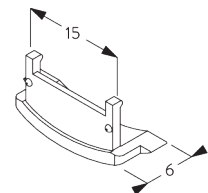

SG 10533

Tube ø 25 mm

SG 10687

Bottom bar

**C. HOW TO
MEASURE**

- A: System width
- B: System height
- C: Chain height
- D: Safety Retainer SG 10731 min. 150 cm above floor
- E: Light gap: 16 mm
- F: Light gap operation side: 21 mm

FITTING

**A. FITTING
INFORMATION**

For detailed fitting information, visit the Silent Gliss website, login section.

Fixing points

B. CEILING FITTING

SG 10679
Bracket

SG 10680
Bracket

SG 10683
Bracket cover

SG 10684
Cover

C. WALL FITTING

SG 10679
Bracket

SG 10680
Bracket

SG 10683
Bracket cover

SG 10684
Cover

D. RECESS FITTING

SG 10679
Bracket

SG 10680
Bracket

SG 10683
Bracket cover

SG 10684
Cover

**E. FITTING WITH
SIDE GUIDE
OPTION**

Single system

Double system (side-by-side installation)

SG 8235
Side guide wire base short

SG 8236
Side guide wire base long