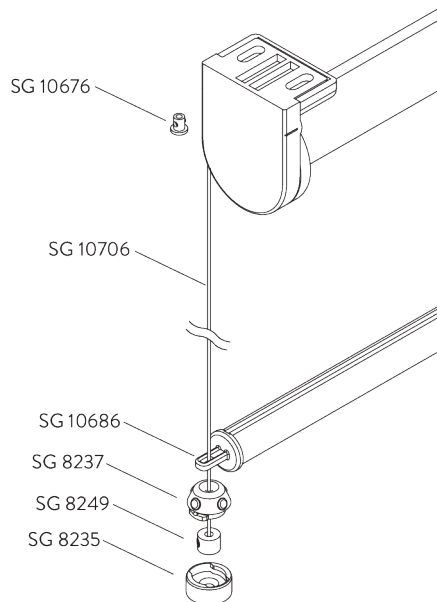

- Stainless steel bead chain
- Click-in brackets

SYSTEM SPECIFICATIONS

A. SYSTEM DIMENSIONS

1.6 m

25 cm

3 m

4.8 m²

1.3 kg

SG 8237
Side guide wire holder

SG 8249
Side guide device

SG 10643
Side guide wire ø 1.3 mm x 4.2 m

SG 10669
Side guide double base long

SG 10673
Side guide double base short

SG 10676
Device

SG 10686

Side guide end cover

SG 10701

Side guide double wire holder

SG 10706

Side guide wire \varnothing 1.3 mm x 2.6 m

SYSTEM OPTIONS

A. FABRIC ROLL-OFF

A: Fabric roll-off window side (standard)

B: Fabric roll-off room side (option)

B. SIDE GUIDES

Additional parts:

- 2x SG 8235 Side guide wire base short
- 2x SG 8237 Side guide wire holder
- 2x SG 8249 Side guide device
- 2x SG 10676 Device
- 2x SG 10686 Side guide end cover
- 2x SG 10706 Side guide wire \varnothing 1.3 mm x 2.6 m