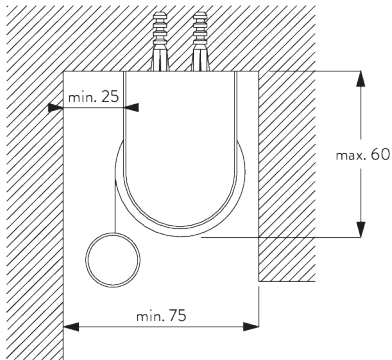

SG 10533

Tube ø 25 mm

SG 10687

Bottom bar

**C. HOW TO
MEASURE**

- A: System width
- B: System height
- C: Chain height
- D: Safety Retainer SG 10731 min. 150 cm above floor
- E: Light gap: 16 mm
- F: Light gap operation side: 21 mm

SG 10684
Cover

C. WALL FITTING

SG 10679
Bracket

SG 10680
Bracket

SG 10683
Bracket cover

SG 10684
Cover

D. RECESS FITTING

SG 10679
Bracket

SG 10680
Bracket

SG 10683
Bracket cover

SG 10684
Cover

**E. FITTING WITH
SIDE GUIDE
OPTION**

Single system

Double system (side-by-side installation)

SG 8235
Side guide wire base short

SG 8236
Side guide wire base long

SG 8237
Side guide wire holder

SG 8249
Side guide device

SG 10643
Side guide wire ø 1.3 mm x 4.2 m

SG 10669
Side guide double base long

SG 10673
Side guide double base short

SG 10676
Device

SG 10686

Side guide end cover