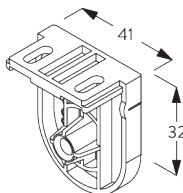

FITTING

**A. FITTING
INFORMATION**

For detailed fitting information, visit the Silent Gliss website, login section.

Fixing points

B. CEILING FITTING

SG 10679
Bracket

SG 10680
Bracket

SG 10683
Bracket cover

SG 10684
Cover

C. WALL FITTING

SG 10679
Bracket

SG 10680
Bracket

SG 10683
Bracket cover

SG 10684
Cover

D. RECESS FITTING

SG 10679
Bracket

SG 10680
Bracket

SG 10683
Bracket cover

SG 10684
Cover

**E. FITTING WITH
SIDE GUIDE
OPTION**

Single system

Double system (side-by-side installation)

SG 8235
Side guide wire base short

SG 8236
Side guide wire base long

SG 8237
Side guide wire holder

SG 8249
Side guide device

SG 10643
Side guide wire ø 1.3 mm x 4.2 m

SG 10669
Side guide double base long

SG 10673
Side guide double base short

SG 10676
Device

SG 10686

Side guide end cover