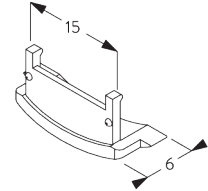

- Stainless steel bead chain
- Click-in brackets

SYSTEM SPECIFICATIONS

A. SYSTEM DIMENSIONS

1.6 m

25 cm

3 m

4.8 m²

1.3 kg

FITTING

**A. FITTING
INFORMATION**

For detailed fitting information, visit the Silent Gliss website, login section.

Fixing points

B. CEILING FITTING

SG 10679
Bracket

SG 10680
Bracket

SG 10683
Bracket cover

SG 10684
Cover

C. WALL FITTING

SG 10679
Bracket

SG 10680
Bracket

SG 10683
Bracket cover

SG 10684
Cover

D. RECESS FITTING

SG 10679
Bracket

SG 10680
Bracket

SG 10683
Bracket cover

SG 10684
Cover

**E. FITTING WITH
SIDE GUIDE
OPTION**

Single system

Double system (side-by-side installation)

SG 8235
Side guide wire base short

SG 8236
Side guide wire base long