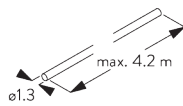

SG 10680
Bracket

SG 10683
Bracket cover

SG 10684
Cover

**E. FITTING WITH
SIDE GUIDE
OPTION**

Single system

Double system (side-by-side installation)

SG 8235
Side guide wire base short

SG 8236
Side guide wire base long

SG 8237
Side guide wire holder

SG 8249
Side guide device

SG 10643
Side guide wire ø 1.3 mm x 4.2 m

SG 10669
Side guide double base long

SG 10673
Side guide double base short

SG 10676
Device

SG 10686

Side guide end cover