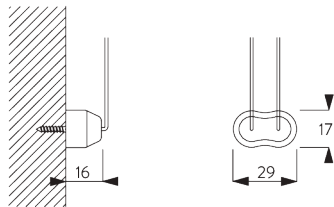

- Stainless steel bead chain
- Click-in brackets

SYSTEM SPECIFICATIONS

A. SYSTEM DIMENSIONS

1.6 m

25 cm

3 m

4.8 m²

1.3 kg

SG 10533

Tube ø 25 mm

SG 10687

Bottom bar

**C. HOW TO
MEASURE**

- A: System width
- B: System height
- C: Chain height
- D: Safety Retainer SG 10731 min. 150 cm above floor
- E: Light gap: 16 mm
- F: Light gap operation side: 21 mm

SG 10680
Bracket

SG 10683
Bracket cover

SG 10684
Cover

**E. FITTING WITH
SIDE GUIDE
OPTION**

Single system

Double system (side-by-side installation)

SG 8235
Side guide wire base short

SG 8236
Side guide wire base long

SG 8237
Side guide wire holder

SG 8249
Side guide device

SG 10643
Side guide wire ø 1.3 mm x 4.2 m

SG 10669
Side guide double base long

SG 10673
Side guide double base short

SG 10676
Device

SG 10686

Side guide end cover