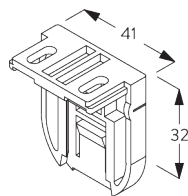

SG 10533

Tube ø 25 mm

SG 10687

Bottom bar

**C. HOW TO
MEASURE**

- A: System width
- B: System height
- C: Chain height
- D: Safety Retainer SG 10731 min. 150 cm above floor
- E: Light gap: 16 mm
- F: Light gap operation side: 21 mm

FITTING

**A. FITTING
INFORMATION**

For detailed fitting information, visit the Silent Gliss website, login section.

Fixing points

B. CEILING FITTING

SG 10679
Bracket

SG 10680
Bracket

SG 10683
Bracket cover