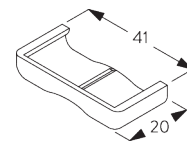

- Stainless steel bead chain
- Click-in brackets

SYSTEM SPECIFICATIONS

A. SYSTEM DIMENSIONS

1.6 m

25 cm

3 m

4.8 m²

1.3 kg

SG 10533

Tube ø 25 mm

SG 10687

Bottom bar

**C. HOW TO
MEASURE**

- A: System width
- B: System height
- C: Chain height
- D: Safety Retainer SG 10731 min. 150 cm above floor
- E: Light gap: 16 mm
- F: Light gap operation side: 21 mm

FITTING

**A. FITTING
INFORMATION**

For detailed fitting information, visit the Silent Gliss website, login section.

Fixing points

B. CEILING FITTING

SG 10679
Bracket

SG 10680
Bracket

SG 10683
Bracket cover