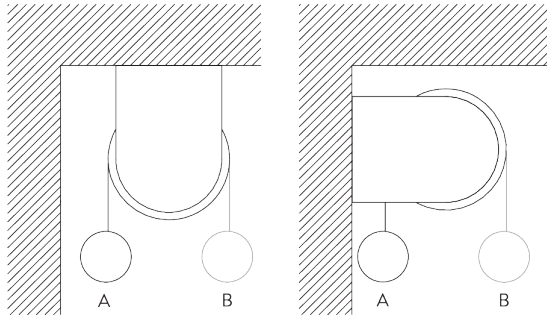

SG 10680
Bracket

SG 10683
Bracket cover

SG 10684
Cover

**E. FITTING WITH
SIDE GUIDE
OPTION**

Single system

Double system (side-by-side installation)

SG 8235
Side guide wire base short

SG 8236
Side guide wire base long

SG 8237
Side guide wire holder

SG 8249
Side guide device

SG 10643
Side guide wire ø 1.3 mm x 4.2 m

SG 10669
Side guide double base long

SG 10673
Side guide double base short

SG 10676
Device

SG 10686

Side guide end cover

SG 10701

Side guide double wire holder

SG 10706

Side guide wire \varnothing 1.3 mm x 2.6 m

SYSTEM OPTIONS

A. FABRIC ROLL-OFF

A: Fabric roll-off window side (standard)

B: Fabric roll-off room side (option)

B. SIDE GUIDES

Additional parts:

- 2x SG 8235 Side guide wire base short
- 2x SG 8237 Side guide wire holder
- 2x SG 8249 Side guide device
- 2x SG 10676 Device
- 2x SG 10686 Side guide end cover
- 2x SG 10706 Side guide wire \varnothing 1.3 mm x 2.6 m