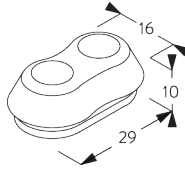

SG 10680
Bracket

SG 10683
Bracket cover

SG 10684
Cover

**E. FITTING WITH
SIDE GUIDE
OPTION**

Single system

Double system (side-by-side installation)

SG 8235
Side guide wire base short

SG 8236
Side guide wire base long

SG 8237
Side guide wire holder

SG 8249
Side guide device

SG 10643
Side guide wire ø 1.3 mm x 4.2 m

SG 10669
Side guide double base long

SG 10673
Side guide double base short

SG 10676
Device

SG 10686

Side guide end cover

SG 10701

Side guide double wire holder

SG 10706

Side guide wire \varnothing 1.3 mm x 2.6 m

SYSTEM OPTIONS

A. FABRIC ROLL-OFF

A: Fabric roll-off window side (standard)

B: Fabric roll-off room side (option)