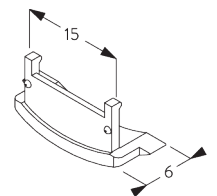

- Stainless steel bead chain
- Click-in brackets

SYSTEM SPECIFICATIONS

A. SYSTEM DIMENSIONS

1.6 m

25 cm

3 m

4.8 m²

1.3 kg

SG 10533

Tube ø 25 mm

SG 10687

Bottom bar

**C. HOW TO
MEASURE**

- A: System width
- B: System height
- C: Chain height
- D: Safety Retainer SG 10731 min. 150 cm above floor
- E: Light gap: 16 mm
- F: Light gap operation side: 21 mm

FITTING

**A. FITTING
INFORMATION**

For detailed fitting information, visit the Silent Gliss website, login section.

Fixing points

B. CEILING FITTING

SG 10679
Bracket

SG 10680
Bracket

SG 10683
Bracket cover