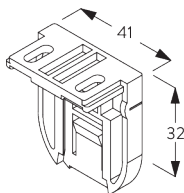

FITTING

**A. FITTING
INFORMATION**

For detailed fitting information, visit the Silent Gliss website, login section.

Fixing points

B. CEILING FITTING

SG 10679
Bracket

SG 10680
Bracket

SG 10683
Bracket cover

SG 10684
Cover

C. WALL FITTING

SG 10679
Bracket

SG 10680
Bracket

SG 10683
Bracket cover

SG 10684
Cover

D. RECESS FITTING

SG 10679
Bracket

SG 10680
Bracket

SG 10683
Bracket cover

SG 10684
Cover

**E. FITTING WITH
SIDE GUIDE
OPTION**

Single system

Double system (side-by-side installation)

SG 8235
Side guide wire base short

SG 8236
Side guide wire base long