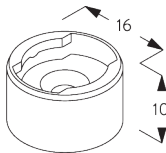

- Stainless steel bead chain
- Click-in brackets

SYSTEM SPECIFICATIONS

A. SYSTEM DIMENSIONS

1.6 m

25 cm

3 m

4.8 m²

1.3 kg

SG 10680
Bracket

SG 10683
Bracket cover

SG 10684
Cover

**E. FITTING WITH
SIDE GUIDE
OPTION**

Single system

Double system (side-by-side installation)

SG 8235
Side guide wire base short

SG 8236
Side guide wire base long

SG 8237
Side guide wire holder

SG 8249
Side guide device

SG 10643
Side guide wire ø 1.3 mm x 4.2 m

SG 10669
Side guide double base long

SG 10673
Side guide double base short

SG 10676
Device

SG 10686

Side guide end cover