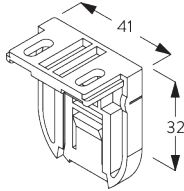

C. WALL FITTING

SG 10679
Bracket