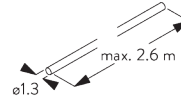

SG 10706

Side guide wire $\varnothing$ 1.3 mm x 2.6 m