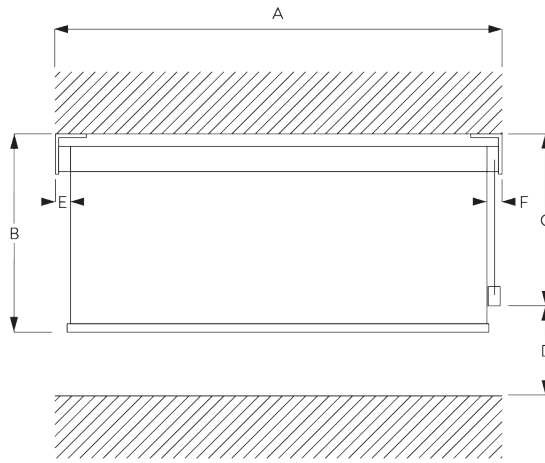

- Stainless steel bead chain
- Click-in brackets

SYSTEM SPECIFICATIONS

A. SYSTEM DIMENSIONS

1.6 m

25 cm

3 m

4.8 m²

1.3 kg

Ceiling fitting / wall fitting (system drop on room side)

Fabric thickness	mm	0.15	0.20	0.25	0.30	0.35	0.40	0.45	0.50	0.55
Max. system drop	cm	300	300	300	300	300	300	290	260	240

B. PROFILE

Profile information

SG 10533

Tube ø 25 mm

SG 10687

Bottom bar

**C. HOW TO
MEASURE**

- A: System width
- B: System height
- C: Chain height
- D: Safety Retainer SG 10731 min. 150 cm above floor
- E: Light gap: 16 mm
- F: Light gap operation side: 21 mm