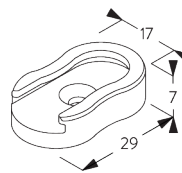

- Stainless steel bead chain
- Click-in brackets

SYSTEM SPECIFICATIONS

A. SYSTEM DIMENSIONS

1.6 m

25 cm

3 m

4.8 m²

1.3 kg

SG 10680
Bracket

SG 10683
Bracket cover

SG 10684
Cover

**E. FITTING WITH
SIDE GUIDE
OPTION**

Single system

Double system (side-by-side installation)

SG 8235
Side guide wire base short

SG 8236
Side guide wire base long

SG 8237
Side guide wire holder

SG 8249
Side guide device

SG 10643
Side guide wire ø 1.3 mm x 4.2 m

SG 10669
Side guide double base long

SG 10673
Side guide double base short

SG 10676
Device

SG 10686

Side guide end cover

SG 10701

Side guide double wire holder

SG 10706

Side guide wire \varnothing 1.3 mm x 2.6 m

SYSTEM OPTIONS

A. FABRIC ROLL-OFF

A: Fabric roll-off window side (standard)

B: Fabric roll-off room side (option)