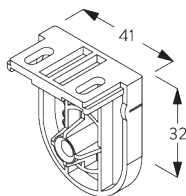

SG 10533

Tube ø 25 mm

SG 10687

Bottom bar

**C. HOW TO
MEASURE**

- A: System width
- B: System height
- C: Chain height
- D: Safety Retainer SG 10731 min. 150 cm above floor
- E: Light gap: 16 mm
- F: Light gap operation side: 21 mm

FITTING

**A. FITTING
INFORMATION**

For detailed fitting information, visit the Silent Gliss website, login section.

Fixing points

B. CEILING FITTING

SG 10679
Bracket

SG 10680
Bracket

SG 10683
Bracket cover

SG 10684
Cover

C. WALL FITTING

SG 10679
Bracket

SG 10680
Bracket

SG 10683
Bracket cover

SG 10684
Cover

D. RECESS FITTING

SG 10679
Bracket

SG 10680
Bracket

SG 10683
Bracket cover

SG 10684
Cover

**E. FITTING WITH
SIDE GUIDE
OPTION**

Single system

Double system (side-by-side installation)

SG 8235
Side guide wire base short

SG 8236
Side guide wire base long