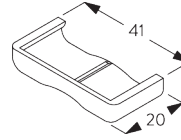

- Stainless steel bead chain
- Click-in brackets

SYSTEM SPECIFICATIONS

A. SYSTEM DIMENSIONS

1.6 m

25 cm

3 m

4.8 m²

1.3 kg

FITTING

**A. FITTING
INFORMATION**

For detailed fitting information, visit the Silent Gliss website, login section.

Fixing points

B. CEILING FITTING

SG 10679
Bracket

SG 10680
Bracket

SG 10683
Bracket cover

SG 10684
Cover

C. WALL FITTING

SG 10679
Bracket

SG 10680
Bracket

SG 10683
Bracket cover

SG 10684
Cover

D. RECESS FITTING

SG 10679
Bracket

SG 10680
Bracket

SG 10683
Bracket cover

SG 10684
Cover

**E. FITTING WITH
SIDE GUIDE
OPTION**

Single system

Double system (side-by-side installation)

SG 8235
Side guide wire base short

SG 8236
Side guide wire base long