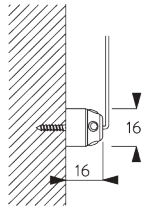

- Stainless steel bead chain
- Click-in brackets

SYSTEM SPECIFICATIONS

A. SYSTEM DIMENSIONS

1.6 m

25 cm

3 m

4.8 m²

1.3 kg

SG 10680
Bracket

SG 10683
Bracket cover

SG 10684
Cover

**E. FITTING WITH
SIDE GUIDE
OPTION**

Single system

Double system (side-by-side installation)

SG 8235
Side guide wire base short

SG 8236
Side guide wire base long

SG 8237
Side guide wire holder

SG 8249
Side guide device

SG 10643
Side guide wire ø 1.3 mm x 4.2 m

SG 10669
Side guide double base long

SG 10673
Side guide double base short

SG 10676
Device

SG 10686

Side guide end cover