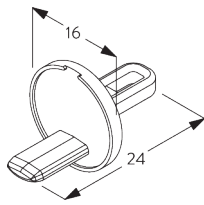

- Stainless steel bead chain
- Click-in brackets

SYSTEM SPECIFICATIONS

A. SYSTEM DIMENSIONS

1.6 m

25 cm

3 m

4.8 m²

1.3 kg

SG 10680
Bracket

SG 10683
Bracket cover

SG 10684
Cover

**E. FITTING WITH
SIDE GUIDE
OPTION**

Single system

Double system (side-by-side installation)

SG 8235
Side guide wire base short

SG 8236
Side guide wire base long

SG 8237
Side guide wire holder

SG 8249
Side guide device

SG 10643
Side guide wire ø 1.3 mm x 4.2 m

SG 10669
Side guide double base long

SG 10673
Side guide double base short

SG 10676
Device

SG 10686

Side guide end cover

SG 10701

Side guide double wire holder

SG 10706

Side guide wire \varnothing 1.3 mm x 2.6 m

SYSTEM OPTIONS

A. FABRIC ROLL-OFF

A: Fabric roll-off window side (standard)

B: Fabric roll-off room side (option)