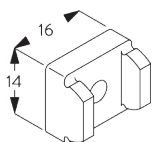

SYSTEM SPECIFICATIONS

A. SYSTEM DIMENSIONS

1 m

2 m

0.7 kg

2 m²

B. PROFILE

Profile information

SG 2116
Velcro profile

SG 2004
Bottom bar 20x7 mm

C. HOW TO MEASURE

- A: System width
- B: System height
- C: Cleats SG 10742 min. 150 cm above floor
- D: 7 - 35 cm depending on system height

FITTING

A. FITTING INFORMATION

For detailed fitting information, visit the [Silent Gliss website](#).

Fixing points

B. WALL FITTING

Clip bracket SG 3666

SG 3666

Clip

SYSTEM OPTIONS

A. FABRIC MAKE-UP

A: Loop tape SG 3074

B: Cord SG 2216

C: Child safety fastener set SG 3167

D: Hollow hem

E: Bottom bar SG 2004

F: Child safety: max. distance 200 mm!

PARTS

A. STANDARD PARTS