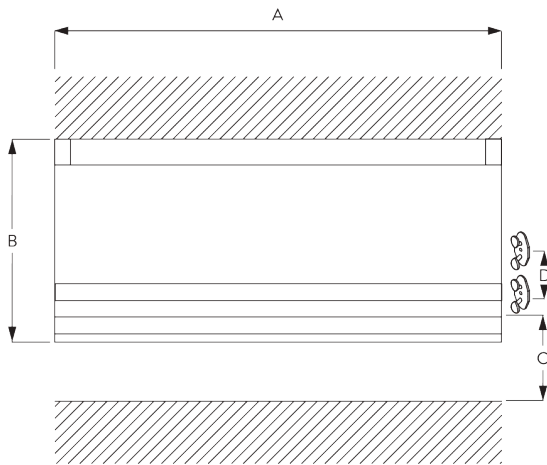

SG 2090

PRODUCT INFORMATION

- **Operation:** cord
- **Range:** S
- **Fitting:** ceiling, wall
- **Colours:** white RAL 9016
- **Fabrics:** refer to Silent Gliss fabric collection

Features:

- Easy installation on window sash

SYSTEM SPECIFICATIONS

A. SYSTEM DIMENSIONS

1 m

2 m

0.7 kg

2 m²

B. PROFILE

Profile information

SG 2116
Velcro profile

SG 2004
Bottom bar 20x7 mm

C. HOW TO MEASURE

- A: System width
- B: System height
- C: Cleats SG 10742 min. 150 cm above floor
- D: 7 - 35 cm depending on system height

FITTING

A. FITTING INFORMATION

A: Loop tape SG 3074

B: Cord SG 2216

C: Child safety fastener set SG 3167

D: Hollow hem

E: Bottom bar SG 2004

F: Child safety: max. distance 200 mm!

PARTS

A. STANDARD PARTS