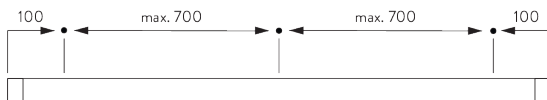

Fixing points