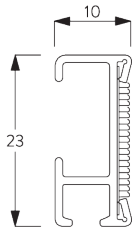

SYSTEM SPECIFICATIONS

A. SYSTEM DIMENSIONS

1 m

2 m

0.7 kg

2 m²

B. PROFILE

Profile information

SG 2116
Velcro profile

SG 2004
Bottom bar 20x7 mm

C. HOW TO MEASURE

- A: System width
- B: System height
- C: Cleats SG 10742 min. 150 cm above floor
- D: 7 - 35 cm depending on system height

FITTING

A. FITTING INFORMATION

A: Loop tape SG 3074

B: Cord SG 2216

C: Child safety fastener set SG 3167

D: Hollow hem

E: Bottom bar SG 2004

F: Child safety: max. distance 200 mm!

PARTS

A. STANDARD PARTS

	SG 2004 Bottom bar 20x7 mm
	SG 2116 Velcro profile
	SG 2131 End cover
	SG 2215 Eyelet
	SG 2216 Cord ø 0.85 mm
	SG 2539 Tape
	SG 2826 Bead chain connector
	SG 3074 Loop tape
	SG 3167 Child safety fastener set
	SG 3185 Cord lock
	SG 3637 Cord ø 1.5 mm
	SG 3666 Clip
	SG 10742 Child safety cord cleat
	SG 10745 Child safety break away cord connector