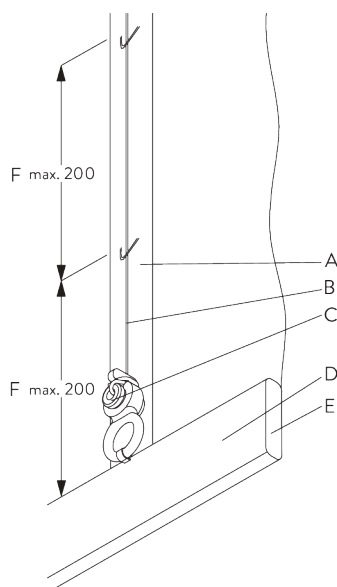

SYSTEM SPECIFICATIONS

A. SYSTEM DIMENSIONS

1 m

2 m

0.7 kg

2 m²

B. PROFILE

Profile information

SG 2116
Velcro profile

SG 2004
Bottom bar 20x7 mm

C. HOW TO MEASURE

- A: System width
- B: System height
- C: Cleats SG 10742 min. 150 cm above floor
- D: 7 - 35 cm depending on system height

FITTING

A. FITTING INFORMATION

For detailed fitting information, visit the [Silent Gliss website](#).

Fixing points

B. WALL FITTING

Clip bracket SG 3666

SG 3666

Clip

SYSTEM OPTIONS

A. FABRIC MAKE-UP

A: Loop tape SG 3074

B: Cord SG 2216

C: Child safety fastener set SG 3167

D: Hollow hem

E: Bottom bar SG 2004

F: Child safety: max. distance 200 mm!

PARTS

A. STANDARD PARTS