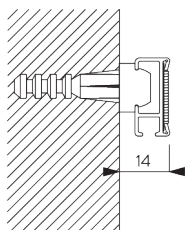

SYSTEM SPECIFICATIONS

A. SYSTEM DIMENSIONS

1 m

2 m

0.7 kg

2 m²

B. PROFILE

Profile information

SG 2116
Velcro profile

SG 2004
Bottom bar 20x7 mm

C. HOW TO MEASURE

- A: System width
- B: System height
- C: Cleats SG 10742 min. 150 cm above floor
- D: 7 - 35 cm depending on system height

FITTING

A. FITTING INFORMATION

For detailed fitting information, visit the [Silent Gliss website](#).

Fixing points

B. WALL FITTING

Clip bracket SG 3666

SG 3666

Clip

SYSTEM OPTIONS

A. FABRIC MAKE-UP

A: Loop tape SG 3074

B: Cord SG 2216

C: Child safety fastener set SG 3167

D: Hollow hem

E: Bottom bar SG 2004

F: Child safety: max. distance 200 mm!

PARTS

A. STANDARD PARTS