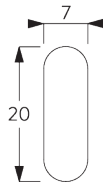

SYSTEM SPECIFICATIONS

A. SYSTEM DIMENSIONS

1 m

2 m

0.7 kg

2 m²

B. PROFILE

Profile information

SG 2116
Velcro profile

SG 2004
Bottom bar 20x7 mm

C. HOW TO MEASURE

- A: System width
- B: System height
- C: Cleats SG 10742 min. 150 cm above floor
- D: 7 - 35 cm depending on system height

FITTING

A. FITTING INFORMATION

A: Loop tape SG 3074

B: Cord SG 2216

C: Child safety fastener set SG 3167

D: Hollow hem

E: Bottom bar SG 2004

F: Child safety: max. distance 200 mm!

PARTS

A. STANDARD PARTS