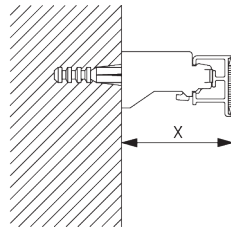

SG 2211
Velcro profile

SG 1003p
Profile

SG 2004
Bottom bar 20x7 mm

C. HOW TO MEASURE

A: System width
B: System height
C: Chain height
D: Safety retainer SG 10731 min. 150 cm above floor

FITTING

A. FITTING INFORMATION

Fixing points

For detailed fitting information, visit the [Silent Gliss website](#).

B. CEILING FITTING

Bracket SG 3603

SG 3603
Bracket

C. WALL FITTING

Bracket SG 3655, SG 3660

SG 3655
Bracket 50 mm

SG 3660
Bracket 65 mm

Bracket	X mm
SG 3655	58
SG 3660	73

Smart Fix

Smart Fix SG 11200 - SG 11205 and bracket SG 3603:
Screw SG 10492 (M4x8) needed.

Smart Fix	X mm
SG 11200 / SG 11210	80
SG 11201 / SG 11211	100
SG 11202 / SG 11212	120
SG 11203 / SG 11213	140
SG 11204 / SG 11214	170
SG 11205 / SG 11215	220
SG 11154	132-160
SG 11155	162-190
SG 11156	212-240