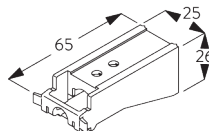

SG 2211
Velcro profile

SG 1003p
Profile

SG 2004
Bottom bar 20x7 mm

C. HOW TO MEASURE

A: System width
B: System height
C: Chain height
D: Safety retainer SG 10731 min. 150 cm above floor

FITTING

A. FITTING INFORMATION

Fixing points

For detailed fitting information, visit the [Silent Gliss website](#).

B. CEILING FITTING

Bracket SG 3603

SG 3603
Bracket

C. WALL FITTING

Bracket SG 3655, SG 3660

SG 3655
Bracket 50 mm

SG 3660
Bracket 65 mm

Bracket	X mm
SG 3655	58
SG 3660	73

Smart Fix

Smart Fix SG 11200 - SG 11205 and bracket SG 3603:
Screw SG 10492 (M4x8) needed.

Smart Fix	X mm
SG 11200 / SG 11210	80
SG 11201 / SG 11211	100
SG 11202 / SG 11212	120
SG 11203 / SG 11213	140
SG 11204 / SG 11214	170
SG 11205 / SG 11215	220
SG 11154	132-160
SG 11155	162-190
SG 11156	212-240