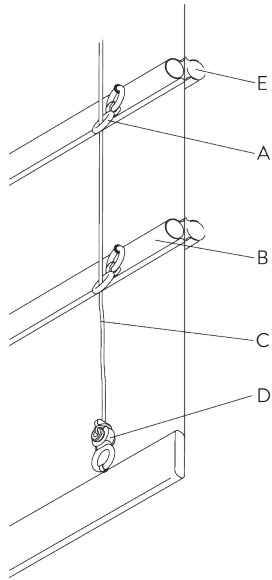

SG 11215

Square Smart Fix 200 mm

SG 11154

Universal Smart Fix 120 mm

SG 11155
Universal Smart Fix 150 mm

SG 11156
Universal Smart Fix 200 mm

SYSTEM OPTIONS

A. FABRIC MAKE-UP

Type A (standard)

- A: Loop tape SG 3074
- B: Cord SG 2216
- C: Child safety fastener set SG 3167
- D: Hollow hem
- E: Bottom bar SG 2004
- F: Child safety: max. distance 200 mm!

Type B (rod)

- A: Hollow hem
- B: Child safety eyelet hard fold SG 3069
- C: Rod SG 2135
- D: Tape
- E: Child safety hook set SG 3167

Type C (rod)

A: Child safety eyelet set SG 3161

B: Rod SG 2135 / SG 2137

C: Tape

D: Child safety hook set SG 3167

E: Option: rod SG 2135 / SG 2137 can be installed to room side

PARTS

A. STANDARD PARTS