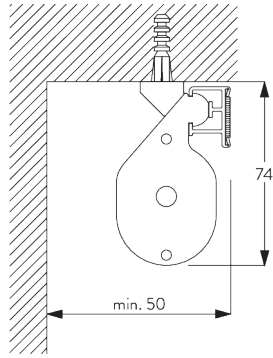

SYSTEM SPECIFICATIONS

A. SYSTEM DIMENSIONS

3 m

3 m

2 kg

9 m²

B. PROFILE

Profile information

SG 2211
Velcro profile

SG 1003p
Profile

SG 2004
Bottom bar 20x7 mm

C. HOW TO MEASURE

A: System width
B: System height
C: Chain height
D: Safety retainer SG 10731 min. 150 cm above floor

FITTING

A. FITTING INFORMATION

Fixing points

For detailed fitting information, visit the [Silent Gliss website](#).

B. CEILING FITTING

Bracket SG 3603

SG 3603
Bracket

C. WALL FITTING

Bracket SG 3655, SG 3660

SG 3655
Bracket 50 mm