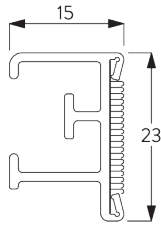

SYSTEM SPECIFICATIONS

A. SYSTEM DIMENSIONS

3 m

3 m

2 kg

9 m²

B. PROFILE

Profile information

SG 2211
Velcro profile

SG 1003p
Profile

SG 2004
Bottom bar 20x7 mm

C. HOW TO MEASURE

A: System width
B: System height
C: Chain height
D: Safety retainer SG 10731 min. 150 cm above floor

FITTING

A. FITTING INFORMATION