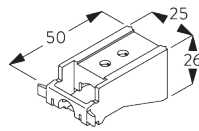

SG 2211
Velcro profile

SG 1003p
Profile

SG 2004
Bottom bar 20x7 mm

C. HOW TO MEASURE

A: System width
B: System height
C: Chain height
D: Safety retainer SG 10731 min. 150 cm above floor

FITTING

A. FITTING INFORMATION

Fixing points

For detailed fitting information, visit the [Silent Gliss website](#).

B. CEILING FITTING

Bracket SG 3603

SG 3603
Bracket

C. WALL FITTING

Bracket SG 3655, SG 3660

SG 3655
Bracket 50 mm

SG 3660
Bracket 65 mm

Bracket	X mm
SG 3655	58
SG 3660	73

Smart Fix

Smart Fix SG 11200 - SG 11205 and bracket SG 3603:
Screw SG 10492 (M4x8) needed.

Smart Fix	X mm
SG 11200 / SG 11210	80
SG 11201 / SG 11211	100
SG 11202 / SG 11212	120
SG 11203 / SG 11213	140
SG 11204 / SG 11214	170
SG 11205 / SG 11215	220
SG 11154	132-160
SG 11155	162-190
SG 11156	212-240