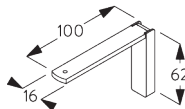

Square Smart Fix SG 11210 - SG 11215 and bracket SG 3603:

Screw SG 10492 (M4x8) needed.

Universal Smart Fix SG 11154 - SG 11156 and bracket SG 3603:

Screw SG 10277 (M4x12) needed.

SG 3603

Bracket

SG 10277

Pan head screw M4x12

SG 10492

Pan head screw M4x8

SG 11200

Smart Fix 60 mm

SG 11201

Smart Fix 80 mm

SG 11202

Smart Fix 100 mm