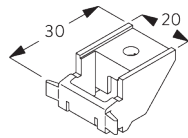

B. CEILING FITTING

Bracket SG 3603

SG 3603
Bracket