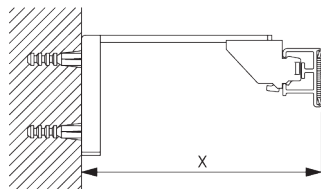

Smart Fix

Smart Fix SG 11200 - SG 11205 and bracket SG 3603:
Screw SG 10492 (M4x8) needed.

Smart Fix	X mm
SG 11200 / SG 11210	80
SG 11201 / SG 11211	100
SG 11202 / SG 11212	120
SG 11203 / SG 11213	140
SG 11204 / SG 11214	170
SG 11205 / SG 11215	220
SG 11154	132-160
SG 11155	162-190
SG 11156	212-240