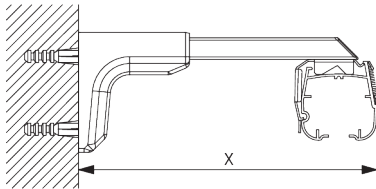

## C. WALL FITTING

### Smart Fix

**Smart Fix SG 11200 - SG 11205 and bracket SG 2302:**  
Screw SG 10395 (M4x6) needed.

**Square Smart Fix SG 11210 - SG 11215 and bracket SG 2302:**  
Screw SG 10395 (M4x6) needed.

**Universal Smart Fix SG 11154 - SG 11156 and bracket SG 2302:**  
Screw SG 10492 (M4x8) needed.