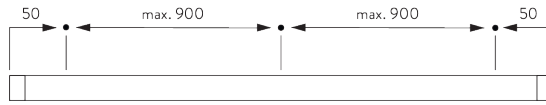

FITTING

A. FITTING INFORMATION

For detailed fitting information, visit the Silent Gliss website.

Fixing points