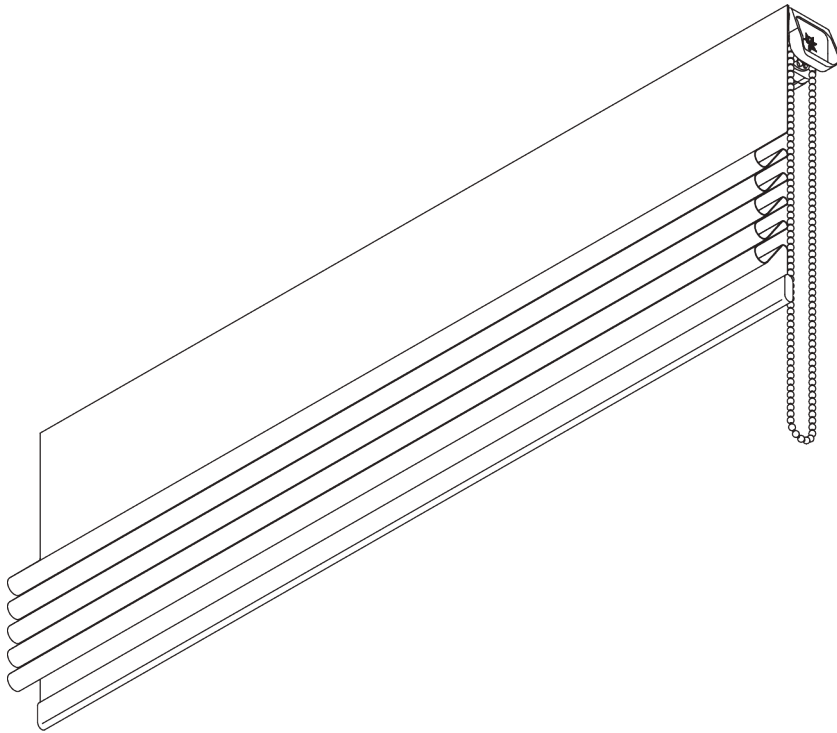

## PRODUCT INFORMATION

- **Operation:** chain
- **Range:** S - M
- **Fitting:** ceiling, wall
- **Colours:** white RAL 9016, black RAL 9005
- **Fabrics:** refer to Silent Gliss fabric collection