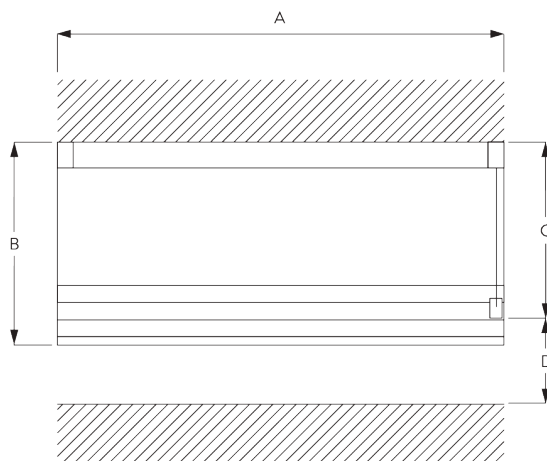

SYSTEM SPECIFICATIONS

A. SYSTEM DIMENSIONS

3 m

60 cm

3 m

9 m²

2.5 kg

B. PROFILE

Profile information

SG 2321
Profile

SG 8214
Profile ø 18 mm

SG 2004
Bottom bar 20x7 mm

SG 2135
Rod steel ø 3 mm

SG 2137
Rod fiberglass ø 4 mm

C. HOW TO MEASURE

- A: System width
- B: System height
- C: Chain height
- D: Safety retainer SG 10731 min. 150 cm above floor