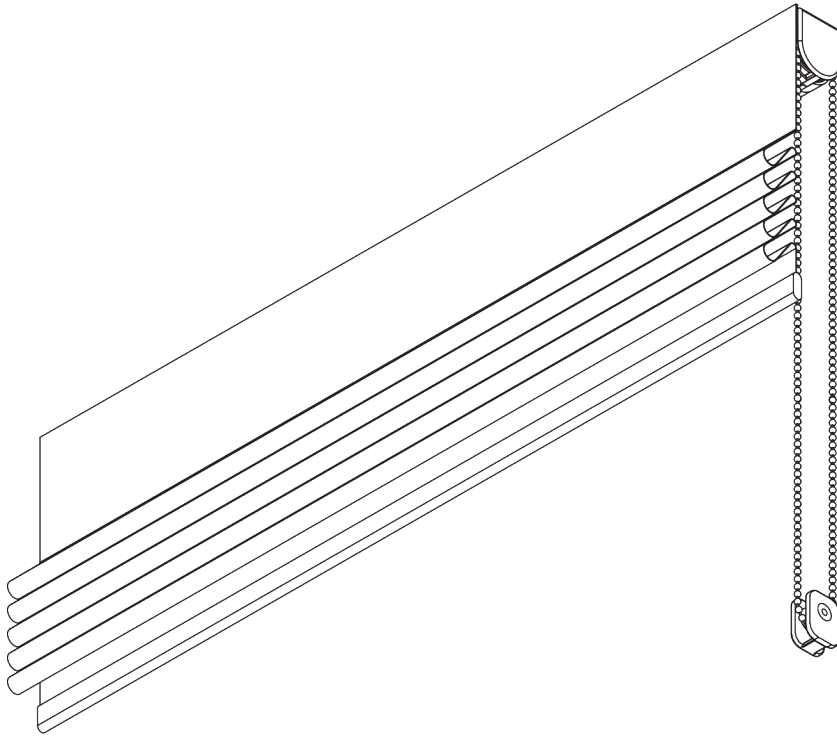

SG 2320

PRODUCT INFORMATION

- **Operation:** chain
- **Range:** S - M
- **Fitting:** ceiling, wall
- **Colours:** white RAL 9016
- **Fabrics:** refer to Silent Gliss fabric collection

Features:

- 1-to-1 gear drive
- Stainless steel bead chain
- Enclosed headrail

SYSTEM SPECIFICATIONS

A. SYSTEM DIMENSIONS

3 m

60 cm

3 m

9 m²

2.5 kg

B. PROFILE

Profile information

SG 2321
Profile

SG 8214
Profile ø 18 mm

SG 2004
Bottom bar 20x7 mm

SG 2135
Rod steel ø 3 mm

SG 2137
Rod fiberglass ø 4 mm

C. HOW TO MEASURE

- A: System width
- B: System height
- C: Chain height
- D: Safety retainer SG 10731 min. 150 cm above floor