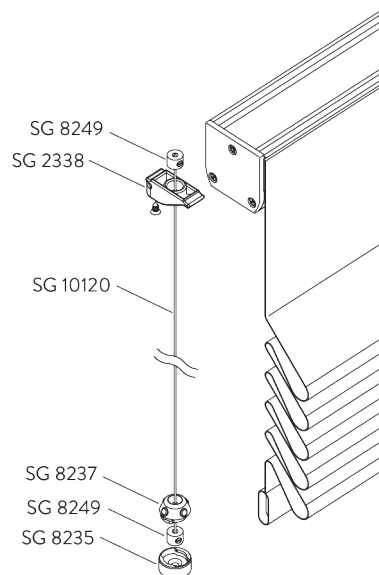

- A: Loop tape SG 3074
- B: Cord SG 2216
- C: Child safety hook set SG 3164
- D: Hollow hem
- E: Bottom bar SG 2004
- F: Child safety: max. distance 200 mm

Type B (rod)

- A: Hollow hem
- B: Child safety eyelet hard fold SG 3069
- C: Rod SG 2135
- D: Cord SG 2216
- E: Child safety hook set SG 3164

Type C (rod)

A: Child safety eyelet set SG 3161

B: Rod SG 2135 / SG 2137

C: Cord SG 2216

D: Child safety hook set SG 3164

E: Option: rod SG 2135 / SG 2137 can be installed to room side

B. SIDE GUIDES

Additional parts:

- 2x SG 2338 Side guide wire holder
- 2x SG 8235 Side guide wire base short
- 2x SG 8237 Side guide wire holder
- 4x SG 8249 Side guide device
- 2x SG 10120 Side guide wire \varnothing 0.9 mm

Note:

- Up to 15° from vertical

PARTS

A. STANDARD PARTS

	SG 2004 Bottom bar 20x7 mm
	SG 2216 Cord \varnothing 0.85 mm
	SG 2221 Velcro tape
	SG 2321 Profile
	SG 2322 Pin
	SG 2323 Shell
	SG 2327 Tube adapter
	SG 2328 Tube adapter
	SG 2335 Drive case 1:1
	SG 2336 Support
	SG 2337 End cover
	SG 2339 Cover
	SG 2341 Chain wheel for steel bead chain
	SG 2344 Sleeve for metal bead chain