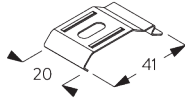

SG 2616
Bracket

SG 10395
Pan head screw M4x6

SG 10492
Pan head screw M4x8