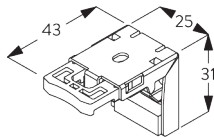

Fixing points

Side-by-side fitting

Min. distance: 5 mm

B. CEILING FITTING

Bracket SG 10101

SG 10101

Bracket

C. WALL FITTING

Smart Fix

Smart Fix SG 11200 - SG 11201 and bracket SG 10101:
Screw SG 10395 (M4x6) needed.

Square Smart Fix SG 11210 - SG 11211 and bracket SG 10101:
Screw SG 10395 (M4x6) needed.

Universal Smart Fix SG 11154 - SG 11156 and bracket SG 10101:
Screw SG 10407 (M4x10) needed.

SG 10101
Bracket

SG 10395
Pan head screw M4x6

SG 10407
Pan head screw M4x10

SG 11200
Smart Fix 60 mm

SG 11201
Smart Fix 80 mm

SG 11210
Square Smart Fix 60 mm

SG 11211
Square Smart Fix 80 mm

SG 11154
Universal Smart Fix 120 mm