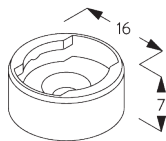

SG 10101
Bracket

SG 10395
Pan head screw M4x6

SG 10407
Pan head screw M4x10

SG 11200
Smart Fix 60 mm

SG 11201
Smart Fix 80 mm

SG 11210
Square Smart Fix 60 mm

SG 11211
Square Smart Fix 80 mm

SG 11154
Universal Smart Fix 120 mm

Smart Fix	X mm
SG 11200 / SG 11210	57-59
SG 11201 / SG 11211	77-79
SG 11154	107-135
SG 11155	137-165
SG 11156	187-215

SG 11155
Universal Smart Fix 150 mm

SG 11156
Universal Smart Fix 200 mm

Bracket SG 10101

SG 10101
Bracket

**D. FITTING WITH
SIDE GUIDE
OPTION**

SG 8235
Side guide wire base short

SG 8236
Side guide wire base long

SG 8237
Side guide wire holder

SG 8241
Side guide eyelet

SG 8249
Side guide device

SG 10120
Side guide wire \varnothing 0.9 mm

SYSTEM OPTIONS

A. PRIVACY CONTROL (PC)

To avoid direct light ingress when slats are closed.
For 25 mm slats only. Not applicable with side guides.

B. SIDE GUIDES