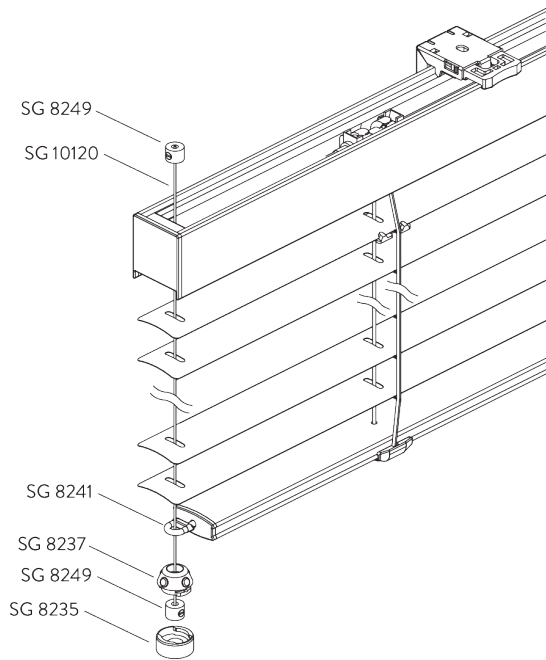

SG 10101
Bracket

**D. FITTING WITH
SIDE GUIDE
OPTION**

SG 8235
Side guide wire base short

SG 8236
Side guide wire base long

SG 8237
Side guide wire holder

SG 8241
Side guide eyelet

SG 8249
Side guide device

SG 10120
Side guide wire \varnothing 0.9 mm

SYSTEM OPTIONS

A. PRIVACY CONTROL (PC)

To avoid direct light ingress when slats are closed.
For 25 mm slats only. Not applicable with side guides.

B. SIDE GUIDES

Additional parts:

- 2x SG 8235 Side guide wire base short
- 2x SG 8237 Side guide wire holder
- 2x SG 8241 Side guide eyelet
- 4x SG 8249 Side guide device
- 2x SG 10120 Side guide wire \varnothing 0.9 mm

Note:

- Up to 15° from vertical

PARTS

A. STANDARD PARTS

	SG 8004 Bottom bar 24 mm
	SG 8007 Slat 25 mm
	SG 8011 Lift cord ø 1.2 mm
	SG 8013 Bottom clip 25 mm
	SG 8120 Shaft
	SG 8239 End cover 25 mm
	SG 10037 Profile
	SG 10077 End cover
	SG 10081 Shaft stop
	SG 10086 Tilter holder without pulley
	SG 10087 Tilter holder with pulley
	SG 10088 Tilter
	SG 10101 Bracket
	SG 10104 Slat clip 25 mm