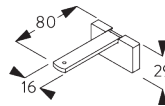

Fixing points

Side-by-side fitting

Min. distance: 5 mm

B. CEILING FITTING

Bracket SG 10101

SG 10101

Bracket

C. WALL FITTING

Smart Fix

Smart Fix SG 11200 - SG 11201 and bracket SG 10101:
Screw SG 10395 (M4x6) needed.

Square Smart Fix SG 11210 - SG 11211 and bracket SG 10101:
Screw SG 10395 (M4x6) needed.

Universal Smart Fix SG 11154 - SG 11156 and bracket SG 10101:
Screw SG 10407 (M4x10) needed.

SG 10101
Bracket

SG 10395
Pan head screw M4x6

SG 10407
Pan head screw M4x10

SG 11200
Smart Fix 60 mm

SG 11201
Smart Fix 80 mm

SG 11210
Square Smart Fix 60 mm

SG 11211
Square Smart Fix 80 mm

SG 11154
Universal Smart Fix 120 mm

Smart Fix	X mm
SG 11200 / SG 11210	57-59
SG 11201 / SG 11211	77-79
SG 11154	107-135
SG 11155	137-165
SG 11156	187-215

SG 11155
Universal Smart Fix 150 mm

SG 11156
Universal Smart Fix 200 mm

Bracket SG 10101