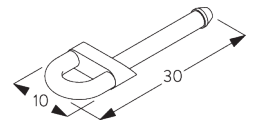

Smart Fix	X mm
SG 11200 / SG 11210	57-59
SG 11201 / SG 11211	77-79
SG 11154	107-135
SG 11155	137-165
SG 11156	187-215

SG 11155
Universal Smart Fix 150 mm

SG 11156
Universal Smart Fix 200 mm

Bracket SG 10101

SG 10101
Bracket

**D. FITTING WITH
SIDE GUIDE
OPTION**

SG 8235
Side guide wire base short

SG 8236
Side guide wire base long

SG 8237
Side guide wire holder

SG 8241
Side guide eyelet

SG 8249
Side guide device

SG 10120
Side guide wire \varnothing 0.9 mm

SYSTEM OPTIONS

A. PRIVACY CONTROL (PC)

To avoid direct light ingress when slats are closed.
For 25 mm slats only. Not applicable with side guides.

B. SIDE GUIDES