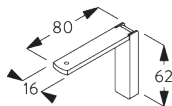

Fixing points

Side-by-side fitting

Min. distance: 5 mm

B. CEILING FITTING

Bracket SG 10101

SG 10101

Bracket

C. WALL FITTING

SG 10101
Bracket

SG 10395
Pan head screw M4x6

SG 10407
Pan head screw M4x10

SG 11200
Smart Fix 60 mm

SG 11201
Smart Fix 80 mm

SG 11210
Square Smart Fix 60 mm

SG 11211
Square Smart Fix 80 mm

SG 11154
Universal Smart Fix 120 mm

Smart Fix	X mm
SG 11200 / SG 11210	57-59
SG 11201 / SG 11211	77-79
SG 11154	107-135
SG 11155	137-165
SG 11156	187-215

SG 11155
Universal Smart Fix 150 mm

SG 11156
Universal Smart Fix 200 mm

Bracket SG 10101