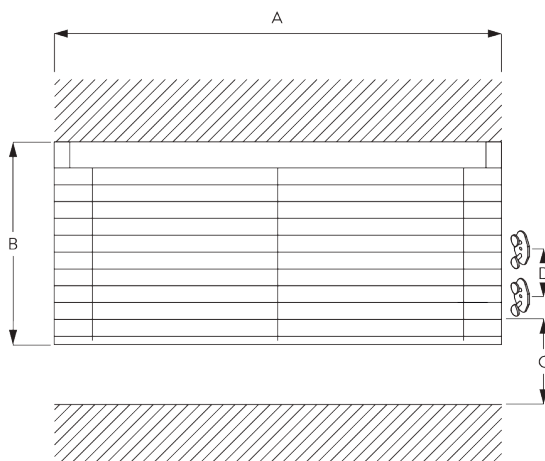

SG 8110

PRODUCT INFORMATION

- **Operation** control wand
- **Range:** S - M
- **Fitting:** ceiling, wall
- **Colours:** refer to Silent Gliss slat collection

Features:

- Optimised light control
- Convenient turning of the slats using the control wand
- Multifunctional control wand
- Slat width: 25 mm (standard), 16 mm
- Privacy control (PC)

SYSTEM SPECIFICATIONS

A. SYSTEM DIMENSIONS

25 mm slats: 3 m
16 mm slats: 2.5 m

28 cm

25 mm slats: 3 m
16 mm slats: 2.5 m

25 mm slats: 7 m²
16 mm slats: 5 m²

Slat stack heights

		mm					
		max.					
		50	100	150	200	250	300
25 mm (PC)	X	7	9	11	13	15	17
16 mm	X	7	9	11	13	15	

(cm)

B. PROFILE

Profile information

SG 10037
Profile

SG 8003
Bottom bar 16 mm

SG 8004
Bottom bar 24 mm

SG 8120
Shaft

C. HOW TO MEASURE

A: System width
B: System height
C: Cleats SG 10742 min. 150 cm above floor
D: 7 - 35 cm depending on system height

FITTING

A. FITTING INFORMATION

For detailed fitting information, visit the Silent Gliss website.