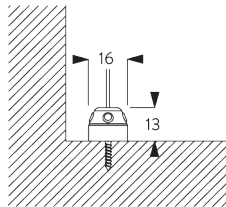

SG 10101
Bracket

SG 10395
Pan head screw M4x6

SG 10407
Pan head screw M4x10

SG 11200
Smart Fix 60 mm

SG 11201
Smart Fix 80 mm

SG 11210
Square Smart Fix 60 mm

SG 11211
Square Smart Fix 80 mm

SG 11154
Universal Smart Fix 120 mm

Smart Fix	X mm
SG 11200 / SG 11210	57-59
SG 11201 / SG 11211	77-79
SG 11154	107-135
SG 11155	137-165
SG 11156	187-215

SG 11155
Universal Smart Fix 150 mm

SG 11156
Universal Smart Fix 200 mm

Bracket SG 10101

SG 10101
Bracket

**D. FITTING WITH
SIDE GUIDE
OPTION**

SG 8235
Side guide wire base short

SG 8236
Side guide wire base long

SG 8237
Side guide wire holder

SG 8241
Side guide eyelet

SG 8249
Side guide device

SG 10120
Side guide wire \varnothing 0.9 mm

SYSTEM OPTIONS

A. PRIVACY CONTROL (PC)

To avoid direct light ingress when slats are closed.
For 25 mm slats only. Not applicable with side guides.

B. SIDE GUIDES