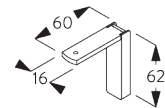

Fixing points

Side-by-side fitting

Min. distance: 5 mm

B. CEILING FITTING

Bracket SG 10101

SG 10101

Bracket

C. WALL FITTING

Smart Fix

Smart Fix SG 11200 - SG 11201 and bracket SG 10101:
Screw SG 10395 (M4x6) needed.

Square Smart Fix SG 11210 - SG 11211 and bracket SG 10101:
Screw SG 10395 (M4x6) needed.

Universal Smart Fix SG 11154 - SG 11156 and bracket SG 10101:
Screw SG 10407 (M4x10) needed.

SG 10101
Bracket

SG 10395
Pan head screw M4x6

SG 10407
Pan head screw M4x10

SG 11200
Smart Fix 60 mm

SG 11201
Smart Fix 80 mm

SG 11210
Square Smart Fix 60 mm

SG 11211
Square Smart Fix 80 mm

SG 11154
Universal Smart Fix 120 mm