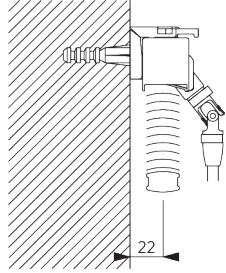

SG 10101
Bracket

SG 10395
Pan head screw M4x6

SG 10407
Pan head screw M4x10

SG 11200
Smart Fix 60 mm

SG 11201
Smart Fix 80 mm

SG 11210
Square Smart Fix 60 mm

SG 11211
Square Smart Fix 80 mm

SG 11154
Universal Smart Fix 120 mm

Smart Fix	X mm
SG 11200 / SG 11210	57-59
SG 11201 / SG 11211	77-79
SG 11154	107-135
SG 11155	137-165
SG 11156	187-215

SG 11155
Universal Smart Fix 150 mm

SG 11156
Universal Smart Fix 200 mm

Bracket SG 10101

SG 10101
Bracket

**D. FITTING WITH
SIDE GUIDE
OPTION**

SG 8235
Side guide wire base short

SG 8236
Side guide wire base long

SG 8237
Side guide wire holder

SG 8241
Side guide eyelet

SG 8249
Side guide device

SG 10120
Side guide wire \varnothing 0.9 mm

SYSTEM OPTIONS

A. PRIVACY CONTROL (PC)

To avoid direct light ingress when slats are closed.
For 25 mm slats only. Not applicable with side guides.

B. SIDE GUIDES