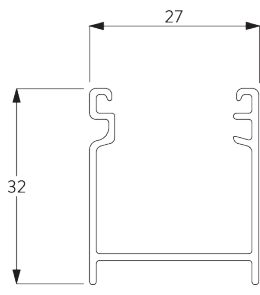

SG 8110

PRODUCT INFORMATION

- **Operation** control wand
- **Range:** S - M
- **Fitting:** ceiling, wall
- **Colours:** refer to Silent Gliss slat collection

Features:

- Optimised light control
- Convenient turning of the slats using the control wand
- Multifunctional control wand
- Slat width: 25 mm (standard), 16 mm
- Privacy control (PC)

SYSTEM SPECIFICATIONS

A. SYSTEM DIMENSIONS

25 mm slats: 3 m
16 mm slats: 2.5 m

28 cm

25 mm slats: 3 m
16 mm slats: 2.5 m

25 mm slats: 7 m²
16 mm slats: 5 m²

Slat stack heights

		mm					
		max.					
		50	100	150	200	250	300
25 mm (PC)	X	7	9	11	13	15	17
16 mm	X	7	9	11	13	15	

(cm)

B. PROFILE

Profile information

SG 10037
Profile

SG 8003
Bottom bar 16 mm

SG 8004
Bottom bar 24 mm

SG 8120
Shaft

C. HOW TO MEASURE

Fixing points

Side-by-side fitting

Min. distance: 5 mm

B. CEILING FITTING

Bracket SG 10101

SG 10101

Bracket

C. WALL FITTING