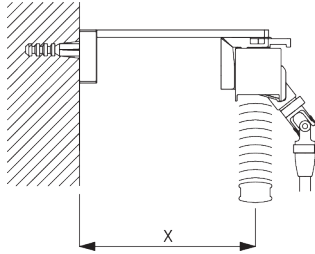

SYSTEM SPECIFICATIONS

A. SYSTEM DIMENSIONS

25 mm slats: 3 m
16 mm slats: 2.5 m

28 cm

25 mm slats: 3 m
16 mm slats: 2.5 m

25 mm slats: 7 m²
16 mm slats: 5 m²

Slat stack heights

		mm					
		max.					
		50	100	150	200	250	300
25 mm (PC)	X	7	9	11	13	15	17
16 mm	X	7	9	11	13	15	

A: System width
B: System height
C: Cleats SG 10742 min. 150 cm above floor
D: 7 - 35 cm depending on system height

FITTING

A. FITTING INFORMATION

For detailed fitting information, visit the Silent Gliss website.

Fixing points

Side-by-side fitting

Min. distance: 5 mm

B. CEILING FITTING

Bracket SG 10101

SG 10101

Bracket

C. WALL FITTING

Smart Fix

Smart Fix SG 11200 - SG 11201 and bracket SG 10101:
Screw SG 10395 (M4x6) needed.

Square Smart Fix SG 11210 - SG 11211 and bracket SG 10101:
Screw SG 10395 (M4x6) needed.

Universal Smart Fix SG 11154 - SG 11156 and bracket SG 10101:
Screw SG 10407 (M4x10) needed.