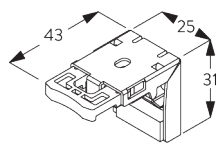

Fixing points

Side-by-side fitting

Min. distance: 5 mm

B. CEILING FITTING

Bracket SG 10101

SG 10101

Bracket

C. WALL FITTING

Smart Fix

Smart Fix SG 11200 - SG 11201 and bracket SG 10101:
Screw SG 10395 (M4x6) needed.

Square Smart Fix SG 11210 - SG 11211 and bracket SG 10101:
Screw SG 10395 (M4x6) needed.

Universal Smart Fix SG 11154 - SG 11156 and bracket SG 10101:
Screw SG 10407 (M4x10) needed.