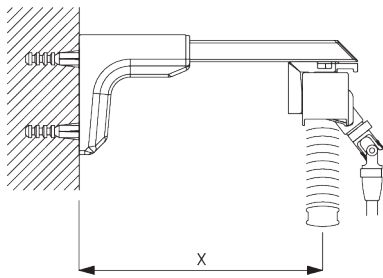

A: System width
B: System height
C: Cleats SG 10742 min. 150 cm above floor
D: 7 - 35 cm depending on system height

FITTING

A. FITTING INFORMATION

For detailed fitting information, visit the Silent Gliss website.

Fixing points

Side-by-side fitting

Min. distance: 5 mm

B. CEILING FITTING

Bracket SG 10101

SG 10101

Bracket

C. WALL FITTING

Smart Fix

Smart Fix SG 11200 - SG 11201 and bracket SG 10101:
Screw SG 10395 (M4x6) needed.

Square Smart Fix SG 11210 - SG 11211 and bracket SG 10101:
Screw SG 10395 (M4x6) needed.

Universal Smart Fix SG 11154 - SG 11156 and bracket SG 10101:
Screw SG 10407 (M4x10) needed.