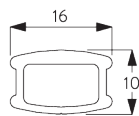

SG 8110

PRODUCT INFORMATION

- **Operation** control wand
- **Range:** S - M
- **Fitting:** ceiling, wall
- **Colours:** refer to Silent Gliss slat collection

Features:

- Optimised light control
- Convenient turning of the slats using the control wand
- Multifunctional control wand
- Slat width: 25 mm (standard), 16 mm
- Privacy control (PC)

SYSTEM SPECIFICATIONS

A. SYSTEM DIMENSIONS

25 mm slats: 3 m
16 mm slats: 2.5 m

28 cm

25 mm slats: 3 m
16 mm slats: 2.5 m

25 mm slats: 7 m²
16 mm slats: 5 m²

Slat stack heights

		mm					
		max.					
		50	100	150	200	250	300
25 mm (PC)	X	7	9	11	13	15	17
16 mm	X	7	9	11	13	15	

(cm)

B. PROFILE

Profile information

SG 10037
Profile

SG 8003
Bottom bar 16 mm

SG 8004
Bottom bar 24 mm

SG 8120
Shaft

C. HOW TO MEASURE

A: System width
B: System height
C: Cleats SG 10742 min. 150 cm above floor
D: 7 - 35 cm depending on system height

FITTING

A. FITTING INFORMATION

For detailed fitting information, visit the Silent Gliss website.