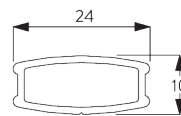

SYSTEM SPECIFICATIONS

A. SYSTEM DIMENSIONS

25 mm slats: 3 m
16 mm slats: 2.5 m

28 cm

25 mm slats: 3 m
16 mm slats: 2.5 m

25 mm slats: 7 m²
16 mm slats: 5 m²

Slat stack heights

		mm					
		max.					
		50	100	150	200	250	300
25 mm (PC)	X	7	9	11	13	15	17
16 mm	X	7	9	11	13	15	

(cm)

B. PROFILE

Profile information

SG 10037
Profile

SG 8003
Bottom bar 16 mm

SG 8004
Bottom bar 24 mm

SG 8120
Shaft

C. HOW TO MEASURE

A: System width
B: System height
C: Cleats SG 10742 min. 150 cm above floor
D: 7 - 35 cm depending on system height

FITTING

A. FITTING INFORMATION

For detailed fitting information, visit the Silent Gliss website.

Fixing points

Side-by-side fitting

Min. distance: 5 mm

B. CEILING FITTING

Bracket SG 10101

SG 10101

Bracket

C. WALL FITTING