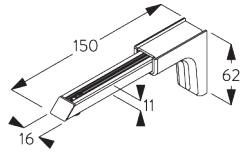

Fixing points

Side-by-side fitting

Min. distance: 5 mm

B. CEILING FITTING

Bracket SG 10101

SG 10101

Bracket

C. WALL FITTING

Smart Fix

Smart Fix SG 11200 - SG 11201 and bracket SG 10101:
Screw SG 10395 (M4x6) needed.

Square Smart Fix SG 11210 - SG 11211 and bracket SG 10101:
Screw SG 10395 (M4x6) needed.

Universal Smart Fix SG 11154 - SG 11156 and bracket SG 10101:
Screw SG 10407 (M4x10) needed.

SG 10101
Bracket

SG 10395
Pan head screw M4x6

SG 10407
Pan head screw M4x10

SG 11200
Smart Fix 60 mm

SG 11201
Smart Fix 80 mm

SG 11210
Square Smart Fix 60 mm

SG 11211
Square Smart Fix 80 mm

SG 11154
Universal Smart Fix 120 mm

Smart Fix	X mm
SG 11200 / SG 11210	57-59
SG 11201 / SG 11211	77-79
SG 11154	107-135
SG 11155	137-165
SG 11156	187-215

SG 11155
Universal Smart Fix 150 mm

SG 11156
Universal Smart Fix 200 mm

Bracket SG 10101