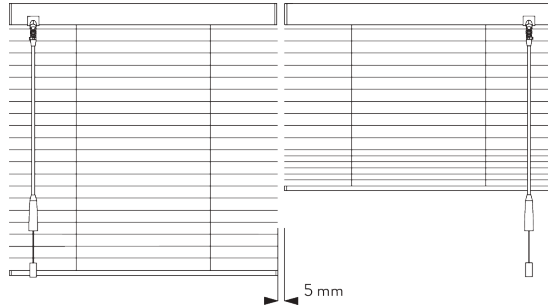

SYSTEM SPECIFICATIONS

A. SYSTEM DIMENSIONS

25 mm slats: 3 m
16 mm slats: 2.5 m

28 cm

25 mm slats: 3 m
16 mm slats: 2.5 m

25 mm slats: 7 m²
16 mm slats: 5 m²

Slat stack heights

		mm					
		max.					
		50	100	150	200	250	300
25 mm (PC)	X	7	9	11	13	15	17
16 mm	X	7	9	11	13	15	

(cm)

B. PROFILE

Profile information

SG 10037
Profile

SG 8003
Bottom bar 16 mm

SG 8004
Bottom bar 24 mm

SG 8120
Shaft

C. HOW TO MEASURE

A: System width
B: System height
C: Cleats SG 10742 min. 150 cm above floor
D: 7 - 35 cm depending on system height

FITTING

A. FITTING INFORMATION

For detailed fitting information, visit the Silent Gliss website.

Fixing points

Side-by-side fitting

Min. distance: 5 mm

B. CEILING FITTING

Bracket SG 10101

SG 10101

Bracket

C. WALL FITTING