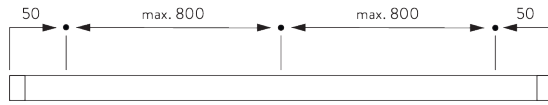

FITTING

A. FITTING INFORMATION

For detailed fitting information, visit the Silent Gliss website.

Fixing points