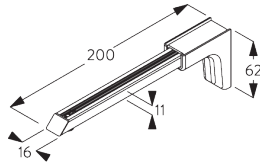

Fixing points

Side-by-side fitting

Min. distance: 5 mm

B. CEILING FITTING

Bracket SG 10101

SG 10101

Bracket

C. WALL FITTING

SG 10101
Bracket

SG 10395
Pan head screw M4x6

SG 10407
Pan head screw M4x10

SG 11200
Smart Fix 60 mm

SG 11201
Smart Fix 80 mm

SG 11210
Square Smart Fix 60 mm

SG 11211
Square Smart Fix 80 mm

SG 11154
Universal Smart Fix 120 mm

Smart Fix	X mm
SG 11200 / SG 11210	57-59
SG 11201 / SG 11211	77-79
SG 11154	107-135
SG 11155	137-165
SG 11156	187-215

SG 11155
Universal Smart Fix 150 mm

SG 11156
Universal Smart Fix 200 mm

Bracket SG 10101