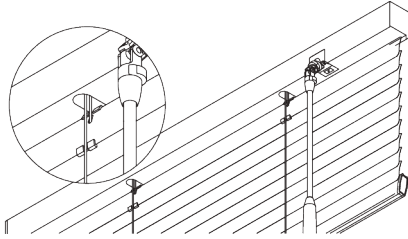

SG 10101
Bracket

**D. FITTING WITH
SIDE GUIDE
OPTION**

SG 8235
Side guide wire base short

SG 8236
Side guide wire base long

SG 8237
Side guide wire holder

SG 8241
Side guide eyelet

SG 8249
Side guide device

SG 10120
Side guide wire \varnothing 0.9 mm

SYSTEM OPTIONS

A. PRIVACY CONTROL (PC)

To avoid direct light ingress when slats are closed.
For 25 mm slats only. Not applicable with side guides.

B. SIDE GUIDES