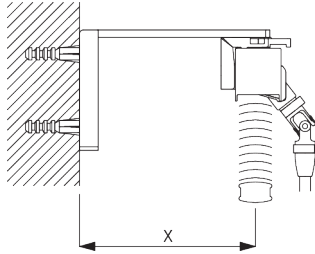

SYSTEM SPECIFICATIONS

A. SYSTEM DIMENSIONS

25 mm slats: 3 m
16 mm slats: 2.5 m

28 cm

25 mm slats: 3 m
16 mm slats: 2.5 m

25 mm slats: 7 m²
16 mm slats: 5 m²

Slat stack heights

		mm					
		max.					
		50	100	150	200	250	300
25 mm (PC)	X	7	9	11	13	15	17
16 mm	X	7	9	11	13	15	

A: System width
B: System height
C: Cleats SG 10742 min. 150 cm above floor
D: 7 - 35 cm depending on system height

FITTING

A. FITTING INFORMATION

For detailed fitting information, visit the Silent Gliss website.

Fixing points

Side-by-side fitting

Min. distance: 5 mm

B. CEILING FITTING

Bracket SG 10101

SG 10101

Bracket

C. WALL FITTING

Smart Fix

Smart Fix SG 11200 - SG 11201 and bracket SG 10101:
Screw SG 10395 (M4x6) needed.

Square Smart Fix SG 11210 - SG 11211 and bracket SG 10101:
Screw SG 10395 (M4x6) needed.

Universal Smart Fix SG 11154 - SG 11156 and bracket SG 10101:
Screw SG 10407 (M4x10) needed.