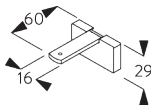

Fixing points

Side-by-side fitting

Min. distance: 5 mm

B. CEILING FITTING

Bracket SG 10101

SG 10101

Bracket

C. WALL FITTING

Smart Fix

Smart Fix SG 11200 - SG 11201 and bracket SG 10101:
Screw SG 10395 (M4x6) needed.

Square Smart Fix SG 11210 - SG 11211 and bracket SG 10101:
Screw SG 10395 (M4x6) needed.

Universal Smart Fix SG 11154 - SG 11156 and bracket SG 10101:
Screw SG 10407 (M4x10) needed.

SG 10101
Bracket

SG 10395
Pan head screw M4x6

SG 10407
Pan head screw M4x10

SG 11200
Smart Fix 60 mm

SG 11201
Smart Fix 80 mm

SG 11210
Square Smart Fix 60 mm

SG 11211
Square Smart Fix 80 mm

SG 11154
Universal Smart Fix 120 mm

Smart Fix	X mm
SG 11200 / SG 11210	57-59
SG 11201 / SG 11211	77-79
SG 11154	107-135
SG 11155	137-165
SG 11156	187-215

SG 11155
Universal Smart Fix 150 mm

SG 11156
Universal Smart Fix 200 mm

Bracket SG 10101