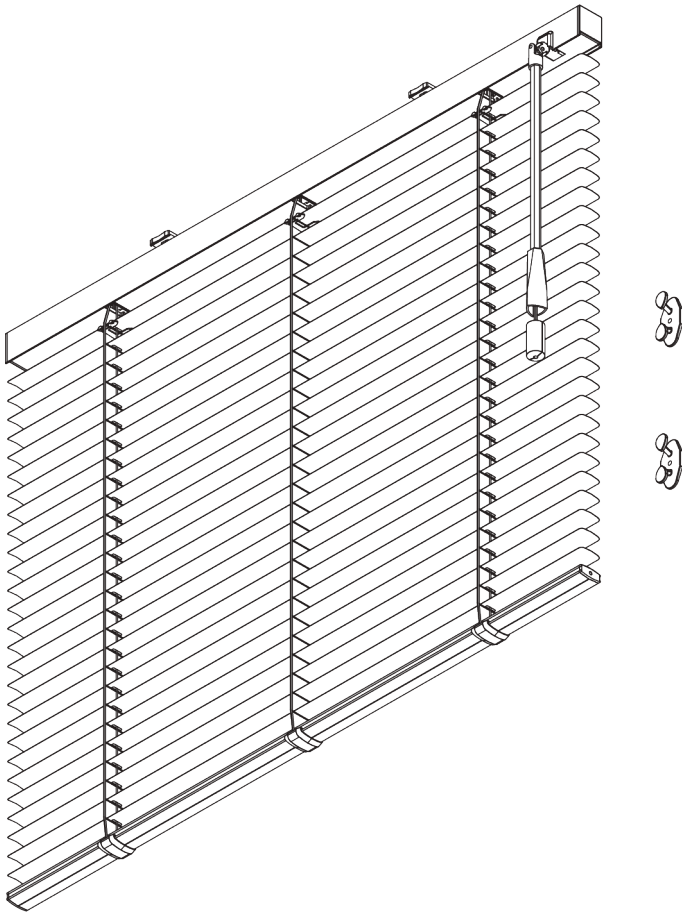

SG 8110

PRODUCT INFORMATION

- **Operation** control wand
- **Range:** S - M
- **Fitting:** ceiling, wall
- **Colours:** refer to Silent Gliss slat collection

Features:

- Optimised light control
- Convenient turning of the slats using the control wand
- Multifunctional control wand
- Slat width: 25 mm (standard), 16 mm
- Privacy control (PC)

SYSTEM SPECIFICATIONS

A. SYSTEM DIMENSIONS

25 mm slats: 3 m
16 mm slats: 2.5 m

28 cm

25 mm slats: 3 m
16 mm slats: 2.5 m

25 mm slats: 7 m²
16 mm slats: 5 m²

Slat stack heights

		mm					
		max.					
		50	100	150	200	250	300
25 mm (PC)	X	7	9	11	13	15	17
16 mm	X	7	9	11	13	15	