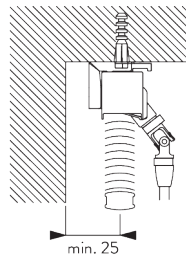

Fixing points

Side-by-side fitting

Min. distance: 5 mm

B. CEILING FITTING

Bracket SG 10101

SG 10101

Bracket

C. WALL FITTING

Smart Fix

Smart Fix SG 11200 - SG 11201 and bracket SG 10101:
Screw SG 10395 (M4x6) needed.

Square Smart Fix SG 11210 - SG 11211 and bracket SG 10101:
Screw SG 10395 (M4x6) needed.

Universal Smart Fix SG 11154 - SG 11156 and bracket SG 10101:
Screw SG 10407 (M4x10) needed.