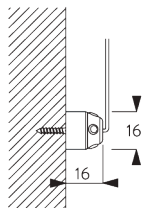

SG 10101
Bracket

SG 10395
Pan head screw M4x6

SG 10407
Pan head screw M4x10

SG 11200
Smart Fix 60 mm

SG 11201
Smart Fix 80 mm

SG 11210
Square Smart Fix 60 mm

SG 11211
Square Smart Fix 80 mm

SG 11154
Universal Smart Fix 120 mm

Smart Fix	X mm
SG 11200 / SG 11210	57-59
SG 11201 / SG 11211	77-79
SG 11154	107-135
SG 11155	137-165
SG 11156	187-215

SG 11155
Universal Smart Fix 150 mm

SG 11156
Universal Smart Fix 200 mm

Bracket SG 10101

SG 10101
Bracket

**D. FITTING WITH
SIDE GUIDE
OPTION**

SG 8235
Side guide wire base short

SG 8236
Side guide wire base long

SG 8237
Side guide wire holder

SG 8241
Side guide eyelet

SG 8249
Side guide device

SG 10120
Side guide wire \varnothing 0.9 mm

SYSTEM OPTIONS

A. PRIVACY CONTROL (PC)

To avoid direct light ingress when slats are closed.
For 25 mm slats only. Not applicable with side guides.

B. SIDE GUIDES