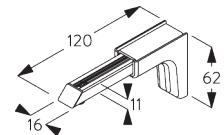

Fixing points

Side-by-side fitting

Min. distance: 5 mm

B. CEILING FITTING

Bracket SG 10101

SG 10101

Bracket

C. WALL FITTING

Smart Fix

Smart Fix SG 11200 - SG 11201 and bracket SG 10101:
Screw SG 10395 (M4x6) needed.

Square Smart Fix SG 11210 - SG 11211 and bracket SG 10101:
Screw SG 10395 (M4x6) needed.

Universal Smart Fix SG 11154 - SG 11156 and bracket SG 10101:
Screw SG 10407 (M4x10) needed.

SG 10101
Bracket

SG 10395
Pan head screw M4x6

SG 10407
Pan head screw M4x10

SG 11200
Smart Fix 60 mm

SG 11201
Smart Fix 80 mm

SG 11210
Square Smart Fix 60 mm

SG 11211
Square Smart Fix 80 mm

SG 11154
Universal Smart Fix 120 mm

Smart Fix	X mm
SG 11200 / SG 11210	57-59
SG 11201 / SG 11211	77-79
SG 11154	107-135
SG 11155	137-165
SG 11156	187-215

SG 11155
Universal Smart Fix 150 mm

SG 11156
Universal Smart Fix 200 mm

Bracket SG 10101