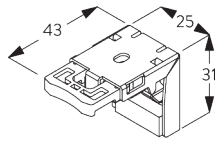

SG 10101
Bracket

SG 10395
Pan head screw M4x6

SG 10407
Pan head screw M4x10

SG 11200
Smart Fix 60 mm

SG 11201
Smart Fix 80 mm

SG 11210
Square Smart Fix 60 mm

SG 11211
Square Smart Fix 80 mm

SG 11154
Universal Smart Fix 120 mm

Smart Fix	X mm
SG 11200 / SG 11210	57-59
SG 11201 / SG 11211	77-79
SG 11154	107-135
SG 11155	137-165
SG 11156	187-215

SG 11155
Universal Smart Fix 150 mm

SG 11156
Universal Smart Fix 200 mm

Bracket SG 10101

SG 10101
Bracket

**D. FITTING WITH
SIDE GUIDE
OPTION**

SG 8235
Side guide wire base short

SG 8236
Side guide wire base long

SG 8237
Side guide wire holder

SG 8241
Side guide eyelet

SG 8249
Side guide device

SG 10120
Side guide wire \varnothing 0.9 mm

SYSTEM OPTIONS

A. PRIVACY CONTROL (PC)

To avoid direct light ingress when slats are closed.
For 25 mm slats only. Not applicable with side guides.

B. SIDE GUIDES