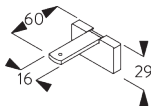

Fixing points

Side-by-side fitting

Min. distance: 5 mm

B. CEILING FITTING

Bracket SG 8302

SG 8302
Bracket

C. WALL FITTING

Smart Fix

Smart Fix SG 11200 - SG 11201 and bracket SG 8302:
Screw SG 10395 (M4x6) needed.

**Square Smart Fix SG 11210 - SG 11211
and bracket SG 8302:**
Screw SG 10395 (M4x6) needed.

**Universal Smart Fix SG 11154 - SG 11156
and bracket SG 8302:**
Screw SG 10407 (M4x10) needed.

SG 8302
Bracket

SG 10395
Pan head screw M4x6

SG 10407
Pan head screw M4x10

SG 11200
Smart Fix 60 mm

SG 11201
Smart Fix 80 mm

SG 11210
Square Smart Fix 60 mm

SG 11211
Square Smart Fix 80 mm

SG 11154
Universal Smart Fix 120 mm

Smart Fix	X mm
SG 11200 / SG 11210	59
SG 11201 / SG 11211	79
SG 11154	109-137
SG 11155	139-167
SG 11156	189-217

SG 11155
Universal Smart Fix 150 mm

SG 11156
Universal Smart Fix 200 mm

Bracket SG 8302

SG 8302
Bracket