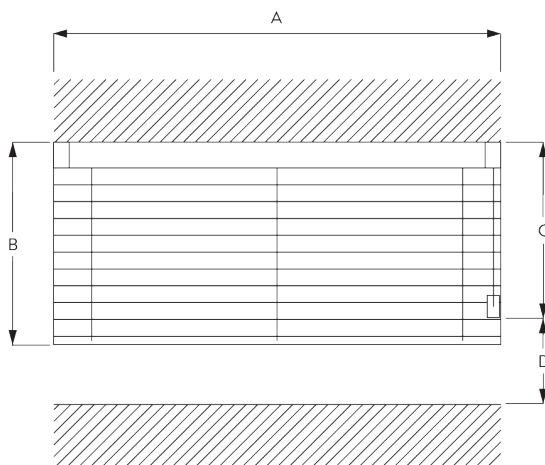

SG 8300

PRODUCT INFORMATION

- **Operation:** chain
- **Range:** S - M
- **Fitting:** ceiling, wall
- **Colours:** refer to Silent Gliss slat collection

Features:

- Optimised light control
- Mono controlled
- Stainless steel bead chain
- Slat width: 25 mm (standard), 16 mm

SYSTEM SPECIFICATIONS

A. SYSTEM DIMENSIONS

3 m

50 cm

3 m

4.5 m²

Slat stack heights

		50	100	150	200	250	300
16 / 25 mm	X	7	9	11	13	15	17

(cm)

B. PROFILE

Profile information

SG 8301
Profile

SG 8214
Profile ø 18 mm

SG 8003
Bottom bar 16 mm

SG 8004
Bottom bar 24 mm

C. HOW TO MEASURE

- A: System width
- B: System height
- C: Chain height
- D: Safety Retainer SG 10731 min. 150 cm above floor

FITTING OPTIONS

A. FITTING INFORMATION

For detailed fitting information, visit the *Silent Gliss* website.