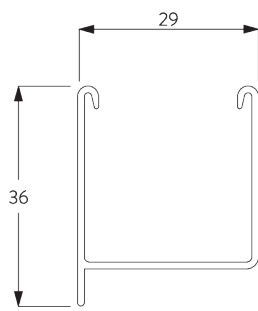

SG 8300

PRODUCT INFORMATION

- **Operation:** chain
- **Range:** S - M
- **Fitting:** ceiling, wall
- **Colours:** refer to Silent Gliss slat collection

Features:

- Optimised light control
- Mono controlled
- Stainless steel bead chain
- Slat width: 25 mm (standard), 16 mm

SYSTEM SPECIFICATIONS

A. SYSTEM DIMENSIONS

3 m

50 cm

3 m

4.5 m²

Slat stack heights

		50	100	150	200	250	300
16 / 25 mm	X	7	9	11	13	15	17

(cm)

B. PROFILE

Profile information

SG 8301
Profile

SG 8214
Profile ø 18 mm

SG 8003
Bottom bar 16 mm

SG 8004
Bottom bar 24 mm

C. HOW TO MEASURE

- A: System width
- B: System height
- C: Chain height
- D: Safety Retainer SG 10731 min. 150 cm above floor

FITTING OPTIONS

A. FITTING INFORMATION

For detailed fitting information, visit the *Silent Gliss* website.