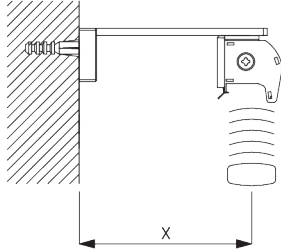

(cm)

B. PROFILE

Profile information

SG 8301
Profile

SG 8214
Profile ø 18 mm

SG 8003
Bottom bar 16 mm

SG 8004
Bottom bar 24 mm

C. HOW TO MEASURE

Fixing points

Side-by-side fitting

Min. distance: 5 mm

B. CEILING FITTING

Bracket SG 8302

SG 8302
Bracket

C. WALL FITTING

Smart Fix

Smart Fix SG 11200 - SG 11201 and bracket SG 8302:
Screw SG 10395 (M4x6) needed.

**Square Smart Fix SG 11210 - SG 11211
and bracket SG 8302:**
Screw SG 10395 (M4x6) needed.

**Universal Smart Fix SG 11154 - SG 11156
and bracket SG 8302:**
Screw SG 10407 (M4x10) needed.