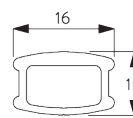

SYSTEM SPECIFICATIONS

A. SYSTEM DIMENSIONS

3 m

50 cm

3 m

4.5 m²

Slat stack heights

		50	100	150	200	250	300
16 / 25 mm	X	7	9	11	13	15	17

(cm)

B. PROFILE

Profile information

SG 8301
Profile

SG 8214
Profile ø 18 mm

SG 8003
Bottom bar 16 mm

SG 8004
Bottom bar 24 mm

C. HOW TO MEASURE

- A: System width
- B: System height
- C: Chain height
- D: Safety Retainer SG 10731 min. 150 cm above floor

FITTING OPTIONS

A. FITTING INFORMATION

For detailed fitting information, visit the *Silent Gliss* website.

Fixing points

Side-by-side fitting

Min. distance: 5 mm

B. CEILING FITTING

Bracket SG 8302

SG 8302
Bracket

C. WALL FITTING

Smart Fix