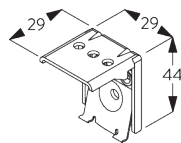

(cm)

B. PROFILE

Profile information

SG 8301
Profile

SG 8214
Profile ø 18 mm

SG 8003
Bottom bar 16 mm

SG 8004
Bottom bar 24 mm

C. HOW TO MEASURE

- A: System width
- B: System height
- C: Chain height
- D: Safety Retainer SG 10731 min. 150 cm above floor

FITTING OPTIONS

A. FITTING INFORMATION

For detailed fitting information, visit the *Silent Gliss* website.

Fixing points

Side-by-side fitting

Min. distance: 5 mm

B. CEILING FITTING

Bracket SG 8302

SG 8302
Bracket

C. WALL FITTING

Smart Fix

Smart Fix SG 11200 - SG 11201 and bracket SG 8302:
Screw SG 10395 (M4x6) needed.

**Square Smart Fix SG 11210 - SG 11211
and bracket SG 8302:**
Screw SG 10395 (M4x6) needed.

**Universal Smart Fix SG 11154 - SG 11156
and bracket SG 8302:**
Screw SG 10407 (M4x10) needed.