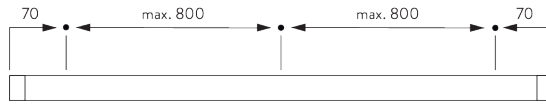

FITTING OPTIONS

A. FITTING INFORMATION

For detailed fitting information, visit the *Silent Gliss* website.

Fixing points