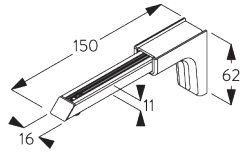

Fixing points

Side-by-side fitting

Min. distance: 5 mm

B. CEILING FITTING

Bracket SG 8302

SG 8302
Bracket

C. WALL FITTING

Smart Fix

Smart Fix SG 11200 - SG 11201 and bracket SG 8302:
Screw SG 10395 (M4x6) needed.

**Square Smart Fix SG 11210 - SG 11211
and bracket SG 8302:**
Screw SG 10395 (M4x6) needed.

**Universal Smart Fix SG 11154 - SG 11156
and bracket SG 8302:**
Screw SG 10407 (M4x10) needed.

SG 8302
Bracket

SG 10395
Pan head screw M4x6

SG 10407
Pan head screw M4x10

SG 11200
Smart Fix 60 mm

SG 11201
Smart Fix 80 mm

SG 11210
Square Smart Fix 60 mm

SG 11211
Square Smart Fix 80 mm

SG 11154
Universal Smart Fix 120 mm

Smart Fix	X mm
SG 11200 / SG 11210	59
SG 11201 / SG 11211	79
SG 11154	109-137
SG 11155	139-167
SG 11156	189-217

SG 11155
Universal Smart Fix 150 mm

SG 11156
Universal Smart Fix 200 mm

Bracket SG 8302

SG 8302
Bracket