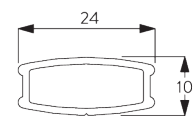

SYSTEM SPECIFICATIONS

A. SYSTEM DIMENSIONS

3 m

50 cm

3 m

4.5 m²

Slat stack heights

		50	100	150	200	250	300
16 / 25 mm	X	7	9	11	13	15	17

(cm)

B. PROFILE

Profile information

SG 8301
Profile

SG 8214
Profile ø 18 mm

SG 8003
Bottom bar 16 mm

SG 8004
Bottom bar 24 mm

C. HOW TO MEASURE

- A: System width
- B: System height
- C: Chain height
- D: Safety Retainer SG 10731 min. 150 cm above floor

FITTING OPTIONS

A. FITTING INFORMATION

For detailed fitting information, visit the *Silent Gliss* website.

Fixing points

Side-by-side fitting

Min. distance: 5 mm

B. CEILING FITTING

Bracket SG 8302

SG 8302
Bracket

C. WALL FITTING

Smart Fix