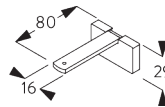

Fixing points

Side-by-side fitting

Min. distance: 5 mm

B. CEILING FITTING

Bracket SG 8302

SG 8302
Bracket

C. WALL FITTING

Smart Fix

Smart Fix SG 11200 - SG 11201 and bracket SG 8302:
Screw SG 10395 (M4x6) needed.

**Square Smart Fix SG 11210 - SG 11211
and bracket SG 8302:**
Screw SG 10395 (M4x6) needed.

**Universal Smart Fix SG 11154 - SG 11156
and bracket SG 8302:**
Screw SG 10407 (M4x10) needed.

SG 8302
Bracket

SG 10395
Pan head screw M4x6

SG 10407
Pan head screw M4x10

SG 11200
Smart Fix 60 mm

SG 11201
Smart Fix 80 mm

SG 11210
Square Smart Fix 60 mm

SG 11211
Square Smart Fix 80 mm

SG 11154
Universal Smart Fix 120 mm

Smart Fix	X mm
SG 11200 / SG 11210	59
SG 11201 / SG 11211	79
SG 11154	109-137
SG 11155	139-167
SG 11156	189-217

SG 11155
Universal Smart Fix 150 mm

SG 11156
Universal Smart Fix 200 mm

Bracket SG 8302

SG 8302
Bracket