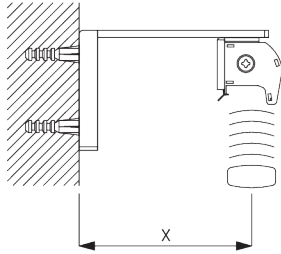

(cm)

B. PROFILE

Profile information

SG 8301
Profile

SG 8214
Profile ø 18 mm

SG 8003
Bottom bar 16 mm

SG 8004
Bottom bar 24 mm

C. HOW TO MEASURE

Fixing points

Side-by-side fitting

Min. distance: 5 mm

B. CEILING FITTING

Bracket SG 8302

SG 8302
Bracket

C. WALL FITTING

Smart Fix

Smart Fix SG 11200 - SG 11201 and bracket SG 8302:
Screw SG 10395 (M4x6) needed.

**Square Smart Fix SG 11210 - SG 11211
and bracket SG 8302:**
Screw SG 10395 (M4x6) needed.

**Universal Smart Fix SG 11154 - SG 11156
and bracket SG 8302:**
Screw SG 10407 (M4x10) needed.