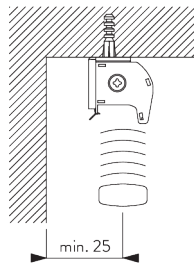

(cm)

B. PROFILE

Profile information

SG 8301
Profile

SG 8214
Profile ø 18 mm

SG 8003
Bottom bar 16 mm

SG 8004
Bottom bar 24 mm

C. HOW TO MEASURE

Fixing points

Side-by-side fitting

Min. distance: 5 mm

B. CEILING FITTING

Bracket SG 8302

SG 8302
Bracket

C. WALL FITTING

Smart Fix

Smart Fix SG 11200 - SG 11201 and bracket SG 8302:
Screw SG 10395 (M4x6) needed.

**Square Smart Fix SG 11210 - SG 11211
and bracket SG 8302:**
Screw SG 10395 (M4x6) needed.

**Universal Smart Fix SG 11154 - SG 11156
and bracket SG 8302:**
Screw SG 10407 (M4x10) needed.