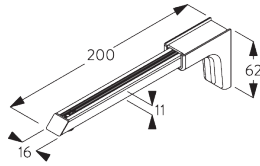

Fixing points

Side-by-side fitting

Min. distance: 5 mm

B. CEILING FITTING

Bracket SG 8302

SG 8302
Bracket

C. WALL FITTING

Smart Fix

Smart Fix SG 11200 - SG 11201 and bracket SG 8302:
Screw SG 10395 (M4x6) needed.

**Square Smart Fix SG 11210 - SG 11211
and bracket SG 8302:**
Screw SG 10395 (M4x6) needed.

**Universal Smart Fix SG 11154 - SG 11156
and bracket SG 8302:**
Screw SG 10407 (M4x10) needed.

SG 8302
Bracket

SG 10395
Pan head screw M4x6

SG 10407
Pan head screw M4x10

SG 11200
Smart Fix 60 mm

SG 11201
Smart Fix 80 mm

SG 11210
Square Smart Fix 60 mm

SG 11211
Square Smart Fix 80 mm

SG 11154
Universal Smart Fix 120 mm

Smart Fix	X mm
SG 11200 / SG 11210	59
SG 11201 / SG 11211	79
SG 11154	109-137
SG 11155	139-167
SG 11156	189-217

SG 11155
Universal Smart Fix 150 mm

SG 11156
Universal Smart Fix 200 mm

Bracket SG 8302

SG 8302
Bracket