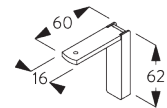

(cm)

B. PROFILE

Profile information

SG 8301
Profile

SG 8214
Profile ø 18 mm

SG 8003
Bottom bar 16 mm

SG 8004
Bottom bar 24 mm

C. HOW TO MEASURE

Fixing points

Side-by-side fitting

Min. distance: 5 mm

B. CEILING FITTING

Bracket SG 8302

SG 8302
Bracket

C. WALL FITTING

Smart Fix

Smart Fix SG 11200 - SG 11201 and bracket SG 8302:
Screw SG 10395 (M4x6) needed.

**Square Smart Fix SG 11210 - SG 11211
and bracket SG 8302:**
Screw SG 10395 (M4x6) needed.

**Universal Smart Fix SG 11154 - SG 11156
and bracket SG 8302:**
Screw SG 10407 (M4x10) needed.

SG 8302
Bracket

SG 10395
Pan head screw M4x6

SG 10407
Pan head screw M4x10

SG 11200
Smart Fix 60 mm

SG 11201
Smart Fix 80 mm

SG 11210
Square Smart Fix 60 mm

SG 11211
Square Smart Fix 80 mm

SG 11154
Universal Smart Fix 120 mm