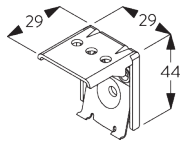

(cm)

B. PROFILE

Profile information

SG 8301
Profile

SG 8214
Profile ø 18 mm

SG 8003
Bottom bar 16 mm

SG 8004
Bottom bar 24 mm

C. HOW TO MEASURE

- A: System width
- B: System height
- C: Chain height
- D: Safety Retainer SG 10731 min. 150 cm above floor

FITTING OPTIONS

A. FITTING INFORMATION

For detailed fitting information, visit the *Silent Gliss* website.

Fixing points

Side-by-side fitting

Min. distance: 5 mm

B. CEILING FITTING

Bracket SG 8302

SG 8302
Bracket

C. WALL FITTING

Smart Fix

Smart Fix SG 11200 - SG 11201 and bracket SG 8302:
Screw SG 10395 (M4x6) needed.

**Square Smart Fix SG 11210 - SG 11211
and bracket SG 8302:**
Screw SG 10395 (M4x6) needed.

**Universal Smart Fix SG 11154 - SG 11156
and bracket SG 8302:**
Screw SG 10407 (M4x10) needed.