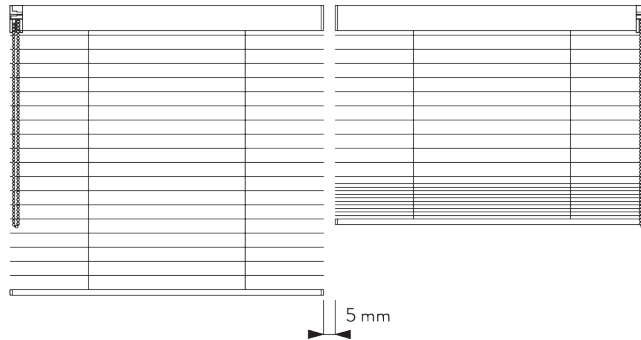

SG 8300

PRODUCT INFORMATION

- **Operation:** chain
- **Range:** S - M
- **Fitting:** ceiling, wall
- **Colours:** refer to Silent Gliss slat collection

Features:

- Optimised light control
- Mono controlled
- Stainless steel bead chain
- Slat width: 25 mm (standard), 16 mm

(cm)

B. PROFILE

Profile information

SG 8301
Profile

SG 8214
Profile ø 18 mm

SG 8003
Bottom bar 16 mm

SG 8004
Bottom bar 24 mm

C. HOW TO MEASURE

- A: System width
- B: System height
- C: Chain height
- D: Safety Retainer SG 10731 min. 150 cm above floor

FITTING OPTIONS

A. FITTING INFORMATION

For detailed fitting information, visit the *Silent Gliss* website.

Fixing points

Side-by-side fitting

Min. distance: 5 mm

B. CEILING FITTING

Bracket SG 8302

SG 8302
Bracket

C. WALL FITTING

Smart Fix