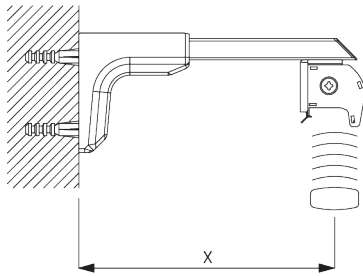

(cm)

B. PROFILE

Profile information

SG 8301
Profile

SG 8214
Profile ø 18 mm

SG 8003
Bottom bar 16 mm

SG 8004
Bottom bar 24 mm

C. HOW TO MEASURE

Fixing points

Side-by-side fitting

Min. distance: 5 mm

B. CEILING FITTING

Bracket SG 8302

SG 8302
Bracket

C. WALL FITTING

Smart Fix

Smart Fix SG 11200 - SG 11201 and bracket SG 8302:
Screw SG 10395 (M4x6) needed.

**Square Smart Fix SG 11210 - SG 11211
and bracket SG 8302:**
Screw SG 10395 (M4x6) needed.

**Universal Smart Fix SG 11154 - SG 11156
and bracket SG 8302:**
Screw SG 10407 (M4x10) needed.