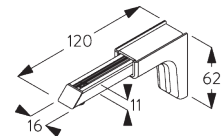

Fixing points

Side-by-side fitting

Min. distance: 5 mm

B. CEILING FITTING

Bracket SG 8302

SG 8302
Bracket

C. WALL FITTING

Smart Fix

Smart Fix SG 11200 - SG 11201 and bracket SG 8302:
Screw SG 10395 (M4x6) needed.

**Square Smart Fix SG 11210 - SG 11211
and bracket SG 8302:**
Screw SG 10395 (M4x6) needed.

**Universal Smart Fix SG 11154 - SG 11156
and bracket SG 8302:**
Screw SG 10407 (M4x10) needed.

SG 8302
Bracket

SG 10395
Pan head screw M4x6

SG 10407
Pan head screw M4x10

SG 11200
Smart Fix 60 mm

SG 11201
Smart Fix 80 mm

SG 11210
Square Smart Fix 60 mm

SG 11211
Square Smart Fix 80 mm

SG 11154
Universal Smart Fix 120 mm

Smart Fix	X mm
SG 11200 / SG 11210	59
SG 11201 / SG 11211	79
SG 11154	109-137
SG 11155	139-167
SG 11156	189-217

SG 11155
Universal Smart Fix 150 mm

SG 11156
Universal Smart Fix 200 mm

Bracket SG 8302

SG 8302
Bracket